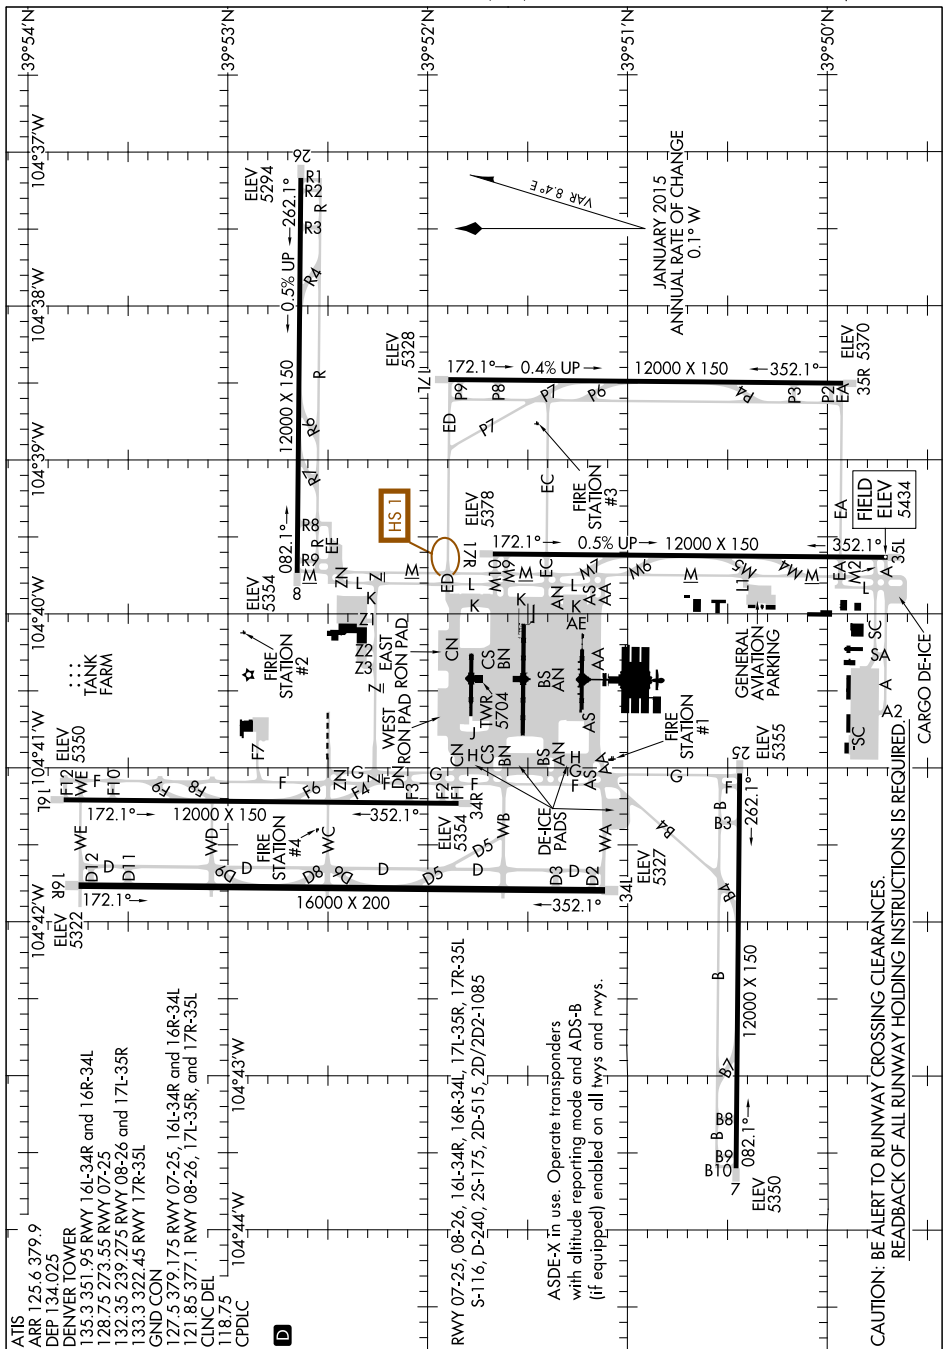

AIRPORT DIAGRAM

AL-9077 (FAA)

DENVER INTL (DEN)
DENVER, COLORADO

SW-1, 02 MAR 2017 to 30 MAR 2017

AIRPORT DIAGRAM