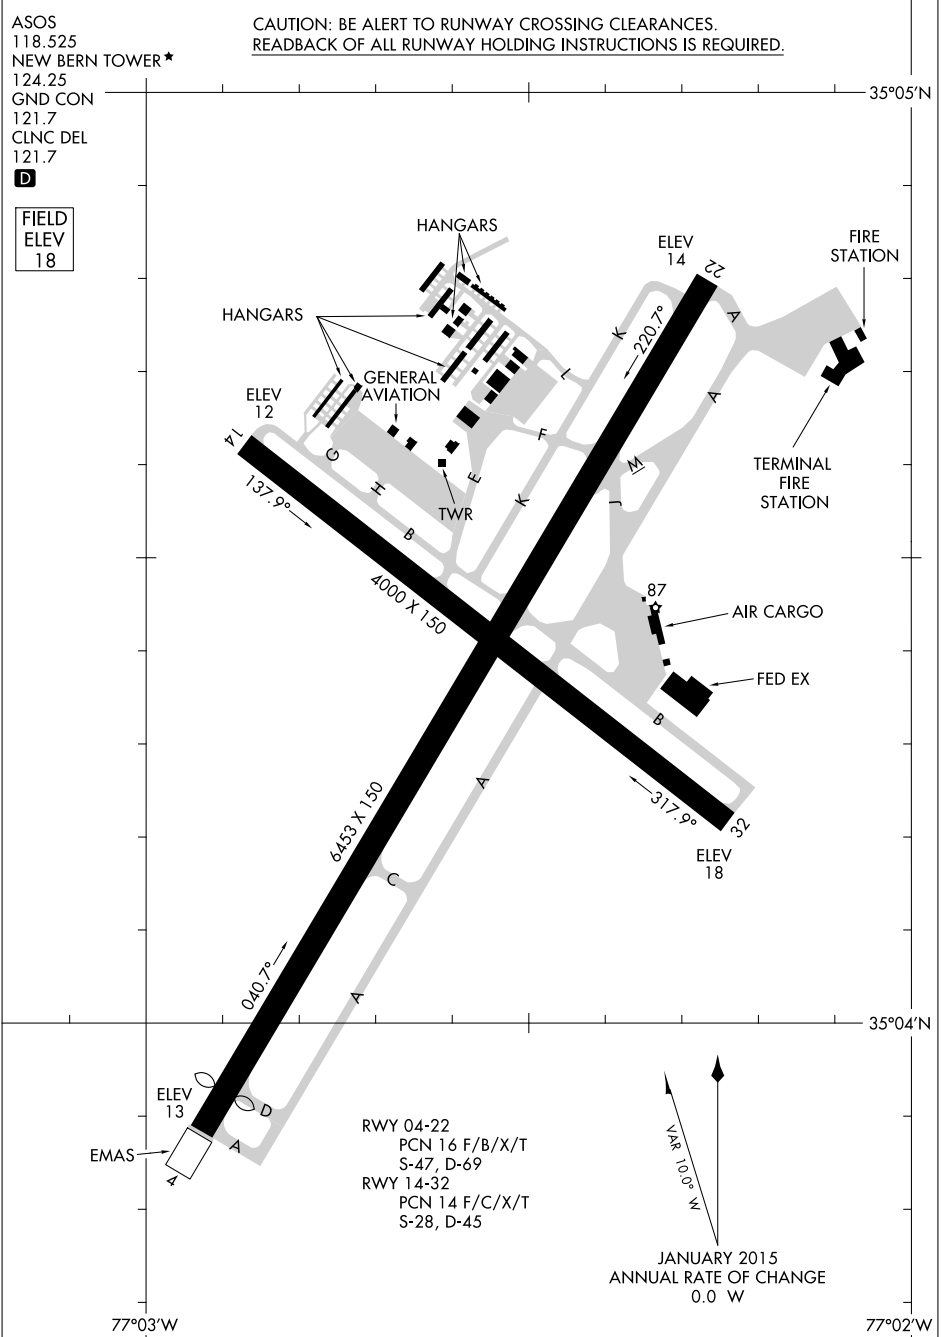

15176

AIRPORT DIAGRAM

COASTAL CAROLINA RGNL (EWN)
NEW BERN, NORTH CAROLINA

AL-670 (FAA)

ASOS
118.525
NEW BERN TOWER ★
124.25
GND CON
121.7
CLNC DEL
121.7

CAUTION: BE ALERT TO RUNWAY CROSSING CLEARANCES.
READBACK OF ALL RUNWAY HOLDING INSTRUCTIONS IS REQUIRED.

D

FIELD
ELEV
18

SE-2, 02 MAR 2017 to 30 MAR 2017

SE-2, 02 MAR 2017 to 30 MAR 2017

AIRPORT DIAGRAM

15176

NEW BERN, NORTH CAROLINA
COASTAL CAROLINA RGNL (EWN)

RWY 04-22
PCN 16 F/B/X/T
S-47, D-69

RWY 14-32
PCN 14 F/C/X/T
S-28, D-45