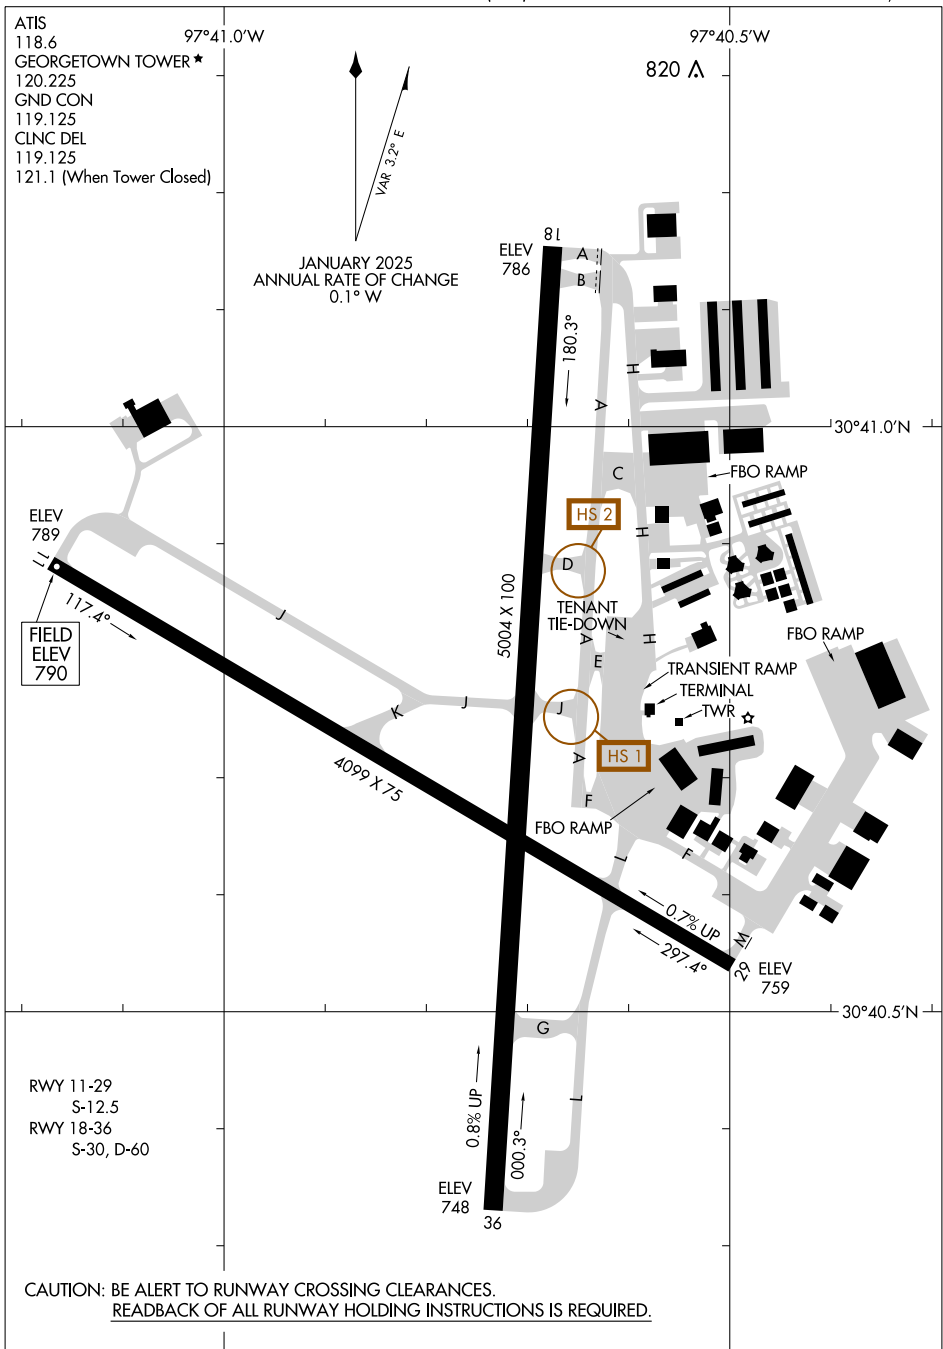

# AIRPORT DIAGRAM

AL-5724 (FAA)

GEORGETOWN EXEC (GTU)  
GEORGETOWN, TEXAS

SC-3, 27 NOV 2025 to 25 DEC 2025

SC-3, 27 NOV 2025 to 25 DEC 2025

# AIRPORT DIAGRAM

25107

GEORGETOWN, TEXAS  
GEORGETOWN EXEC (GTU)