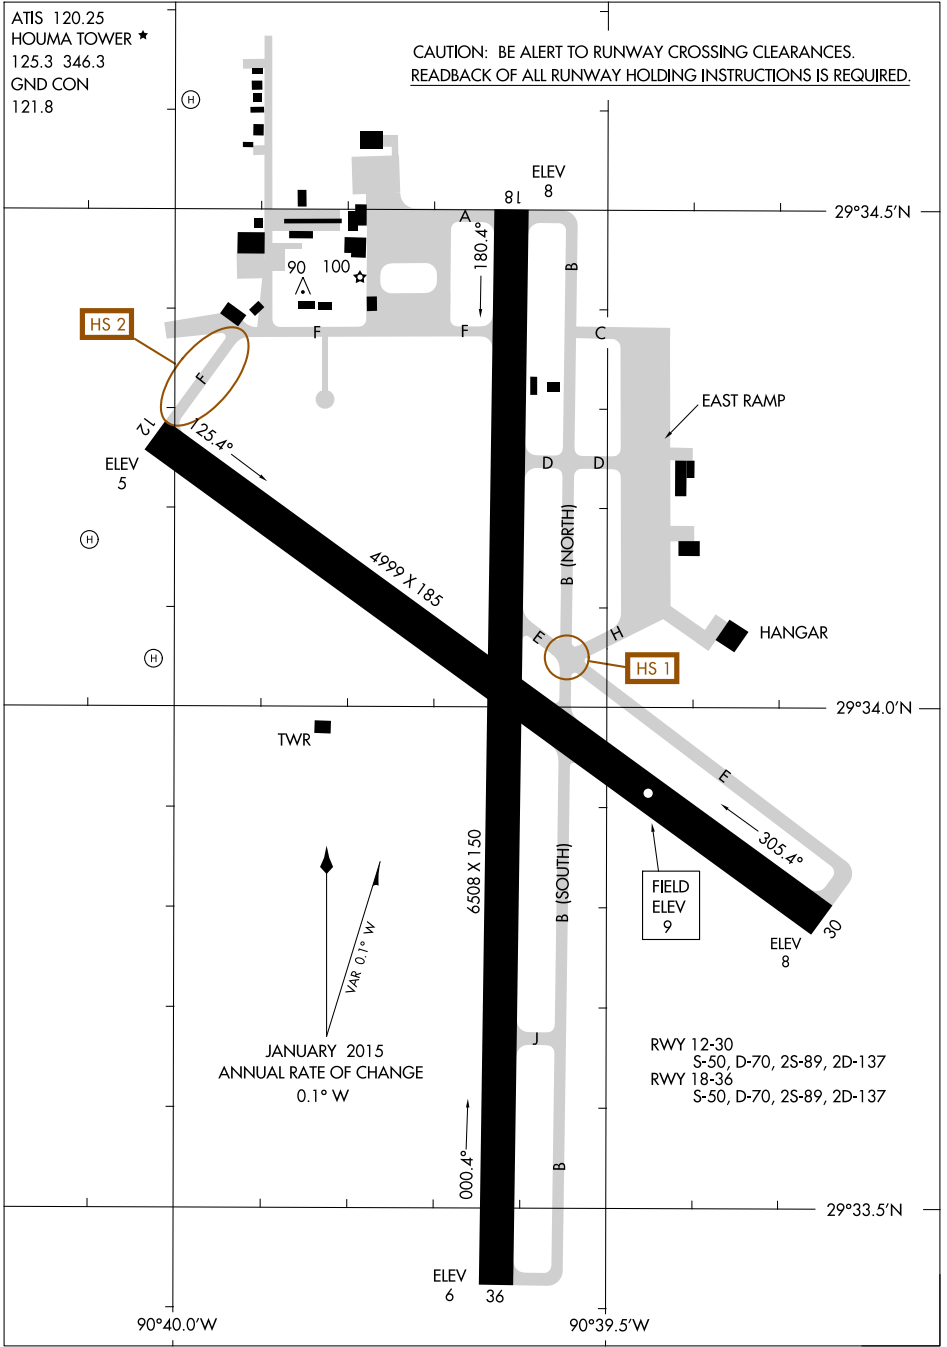

17005

AIRPORT DIAGRAM

HOUMA-TERREBONNE (HUM)
HOUMA, LOUISIANA

AL-5037 (FAA)

ATIS 120.25
HOUMA TOWER ★
125.3 346.3
GND CON
121.8

CAUTION: BE ALERT TO RUNWAY CROSSING CLEARANCES.
READBACK OF ALL RUNWAY HOLDING INSTRUCTIONS IS REQUIRED.

SC-4, 02 MAR 2017 to 30 MAR 2017

SC-4, 02 MAR 2017 to 30 MAR 2017

AIRPORT DIAGRAM

17005

HOUMA, LOUISIANA
HOUMA-TERREBONNE (HUM)