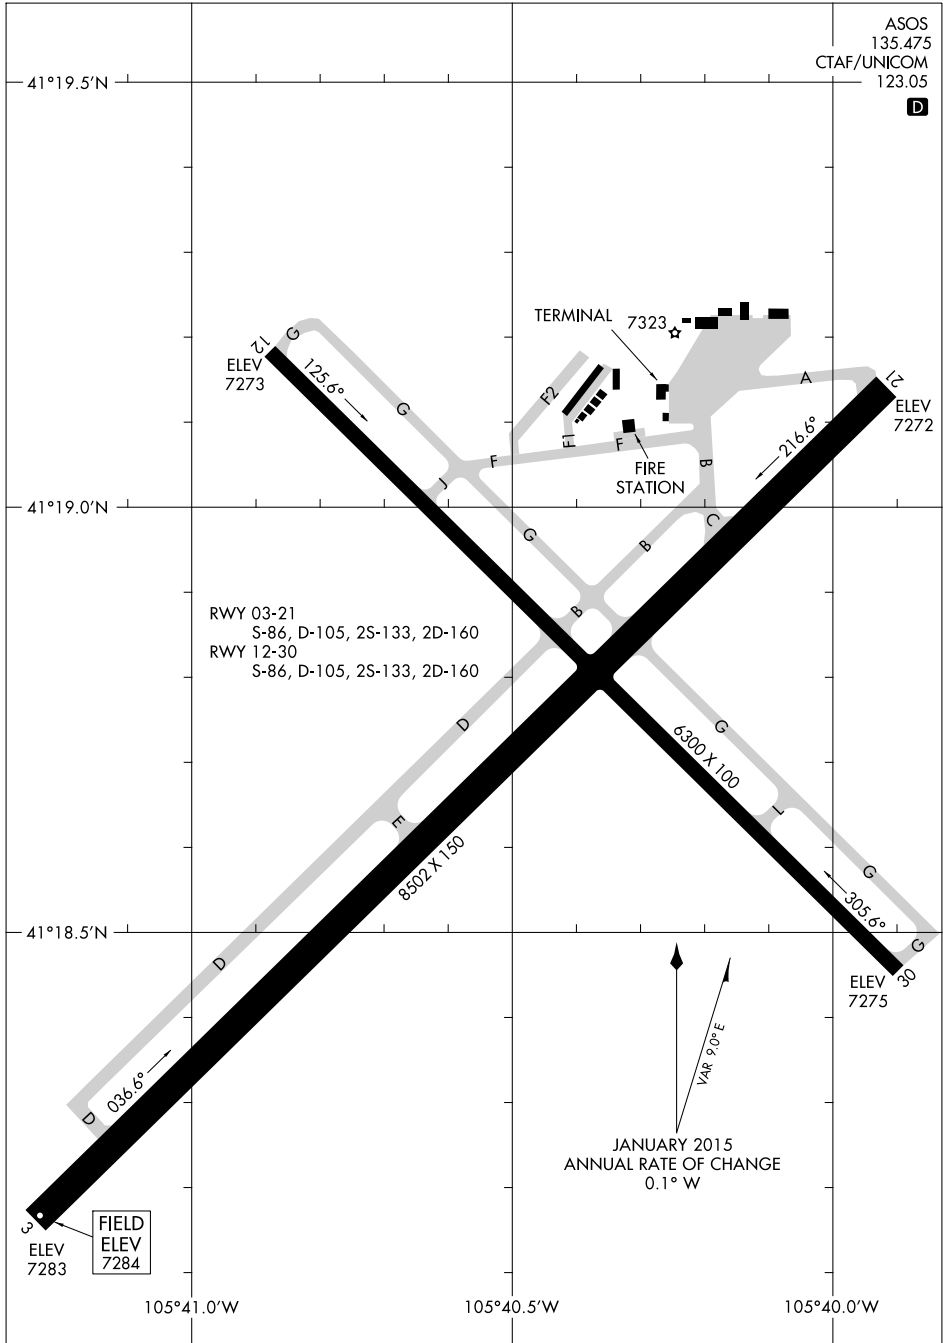

15064

# AIRPORT DIAGRAM

AL-225 (FAA)

LARAMIE RGNL (LAR)  
LARAMIE, WYOMING

ASOS  
135.475  
CTAF/UNICOM  
123.05

**D**

NW-1, 02 MAR 2017 to 30 MAR 2017

NW-1, 02 MAR 2017 to 30 MAR 2017

# AIRPORT DIAGRAM

15064

LARAMIE, WYOMING  
LARAMIE RGNL (LAR)