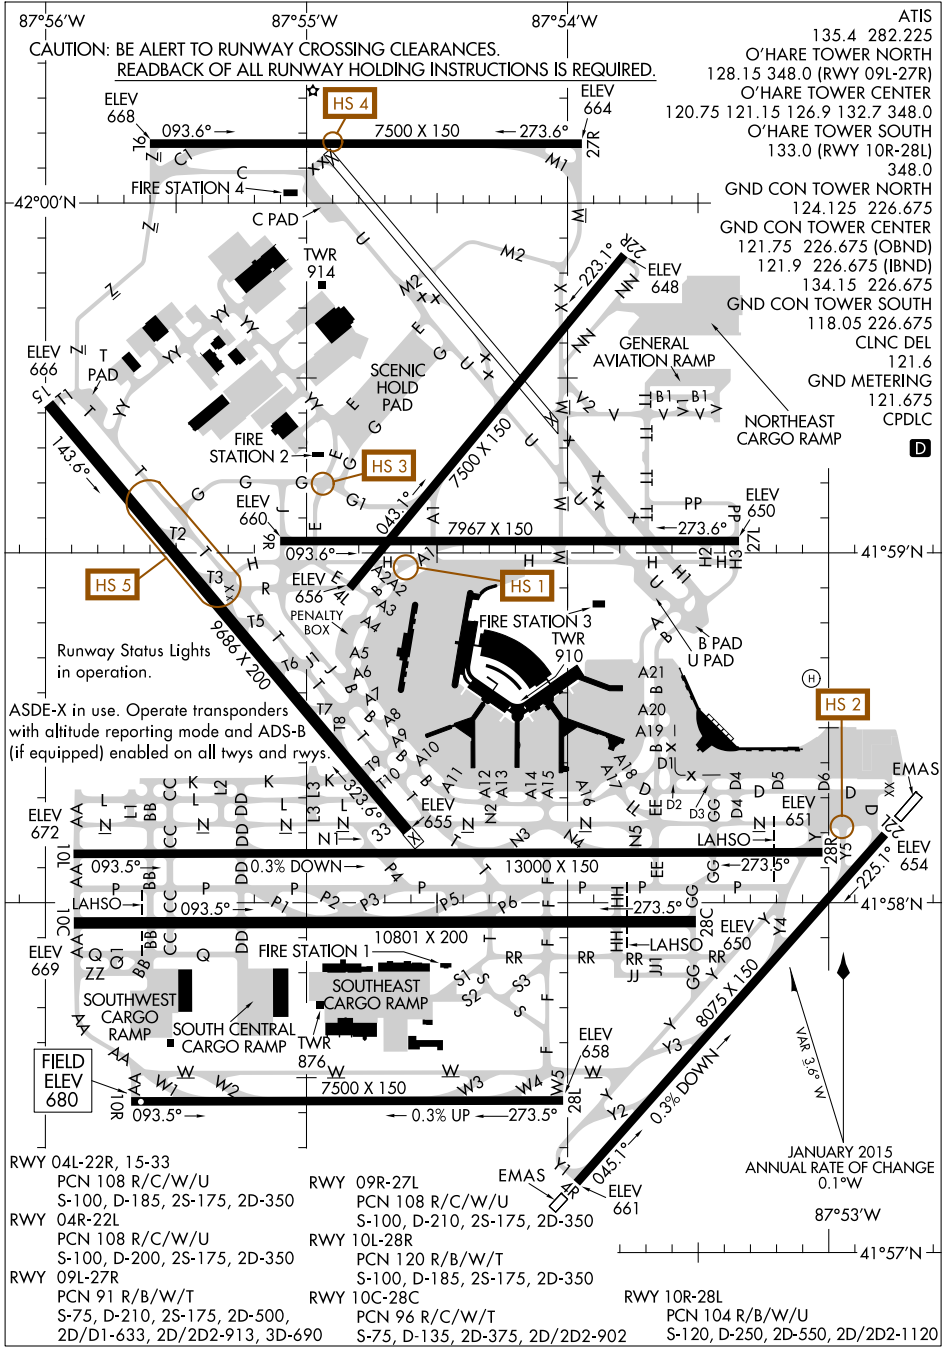

AIRPORT DIAGRAM

AL-166 (FAA)

CHICAGO O'HARE INTL (O.R.D)
CHICAGO, ILLINOIS

EC-3, 02 MAR 2017 to 30 MAR 2017

EC-3, 02 MAR 2017 to 30 MAR 2017

AIRPORT DIAGRAM

CHICAGO, ILLINOIS
CHICAGO O'HARE INTL (O.R.D)