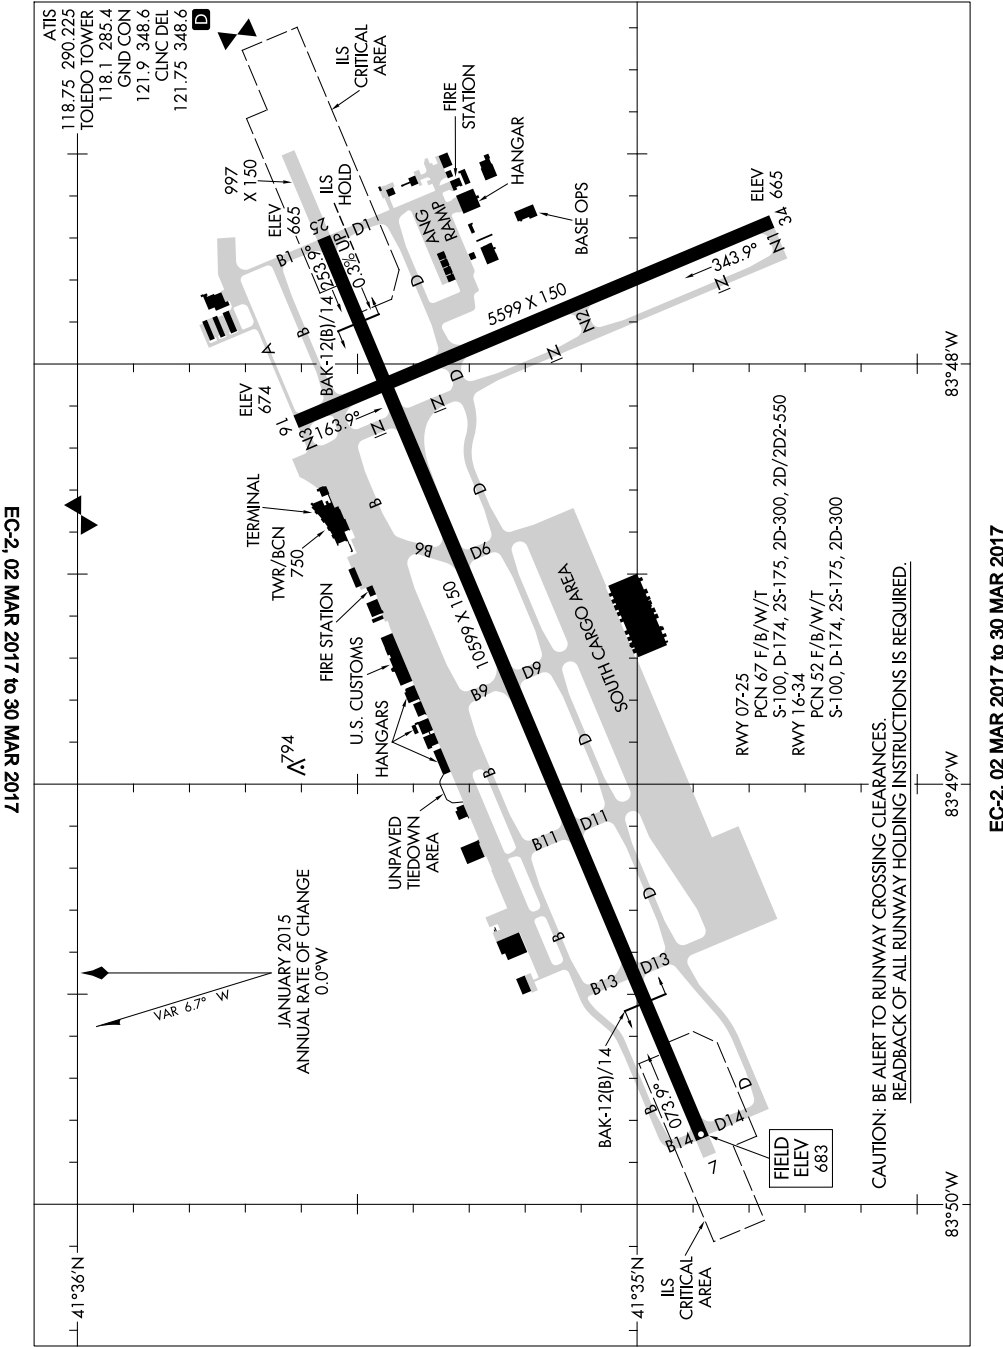

AIRPORT DIAGRAM

AL-184 (FAA)

TOLEDO EXPRESS (TOL)
TOLEDO, OHIO

EC-2, 02 MAR 2017 to 30 MAR 2017

EC-2, 02 MAR 2017 to 30 MAR 2017

AIRPORT DIAGRAM

TOLEDO, OHIO
TOLEDO EXPRESS (TOL)

CAUTION: BE ALERT TO RUNWAY CROSSING CLEARANCES.
READBACK OF ALL RUNWAY HOLDING INSTRUCTIONS IS REQUIRED.