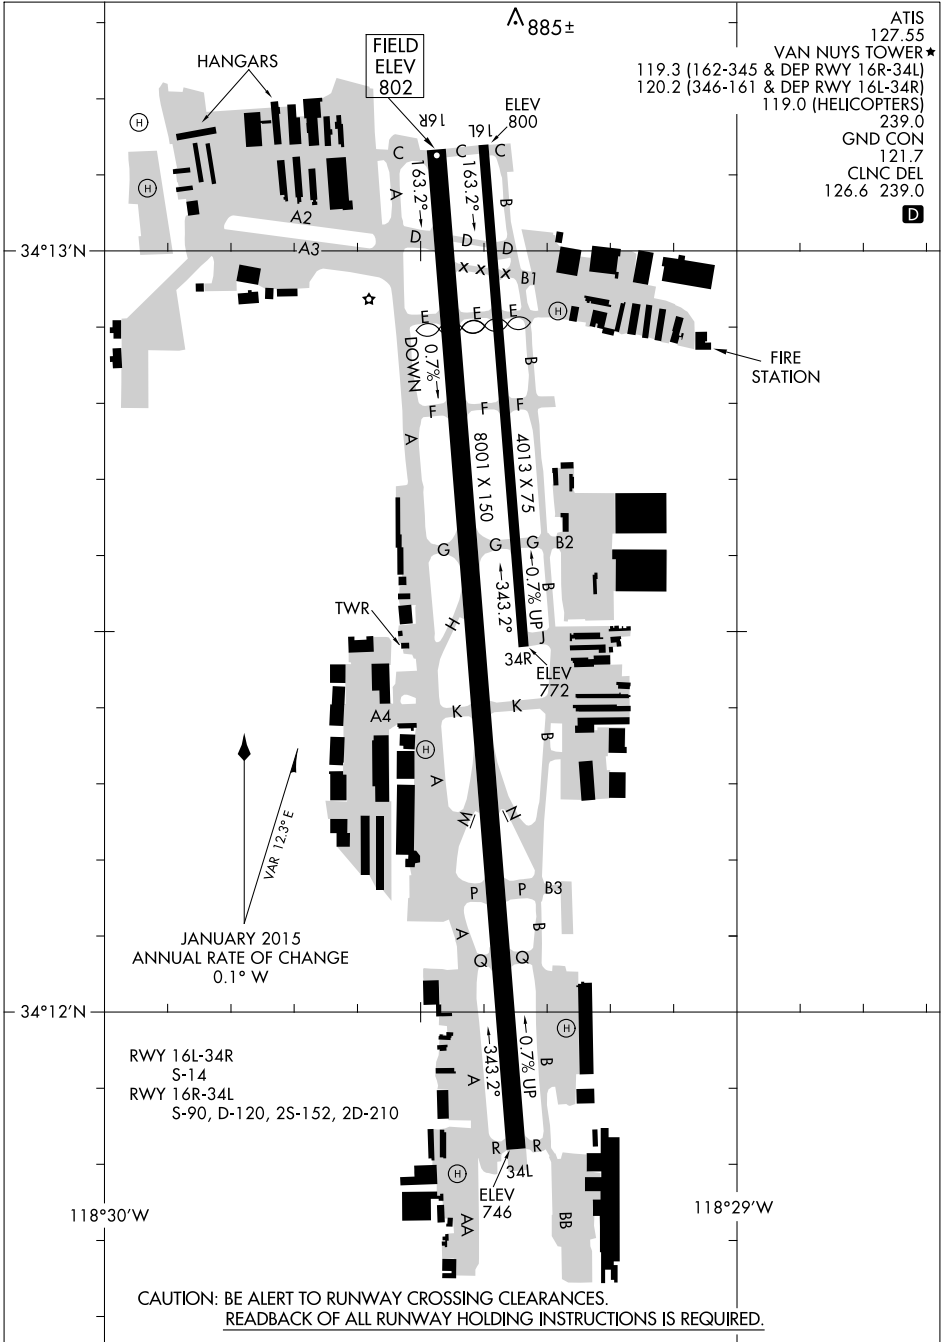

17061

AIRPORT DIAGRAM

AL-552 (FAA)

VAN NUYS (VNY)
VAN NUYS, CALIFORNIA

SW-3, 02 MAR 2017 to 30 MAR 2017

SW-3, 02 MAR 2017 to 30 MAR 2017

CAUTION: BE ALERT TO RUNWAY CROSSING CLEARANCES.
READBACK OF ALL RUNWAY HOLDING INSTRUCTIONS IS REQUIRED.

AIRPORT DIAGRAM

17061

VAN NUYS, CALIFORNIA
VAN NUYS (VNY)