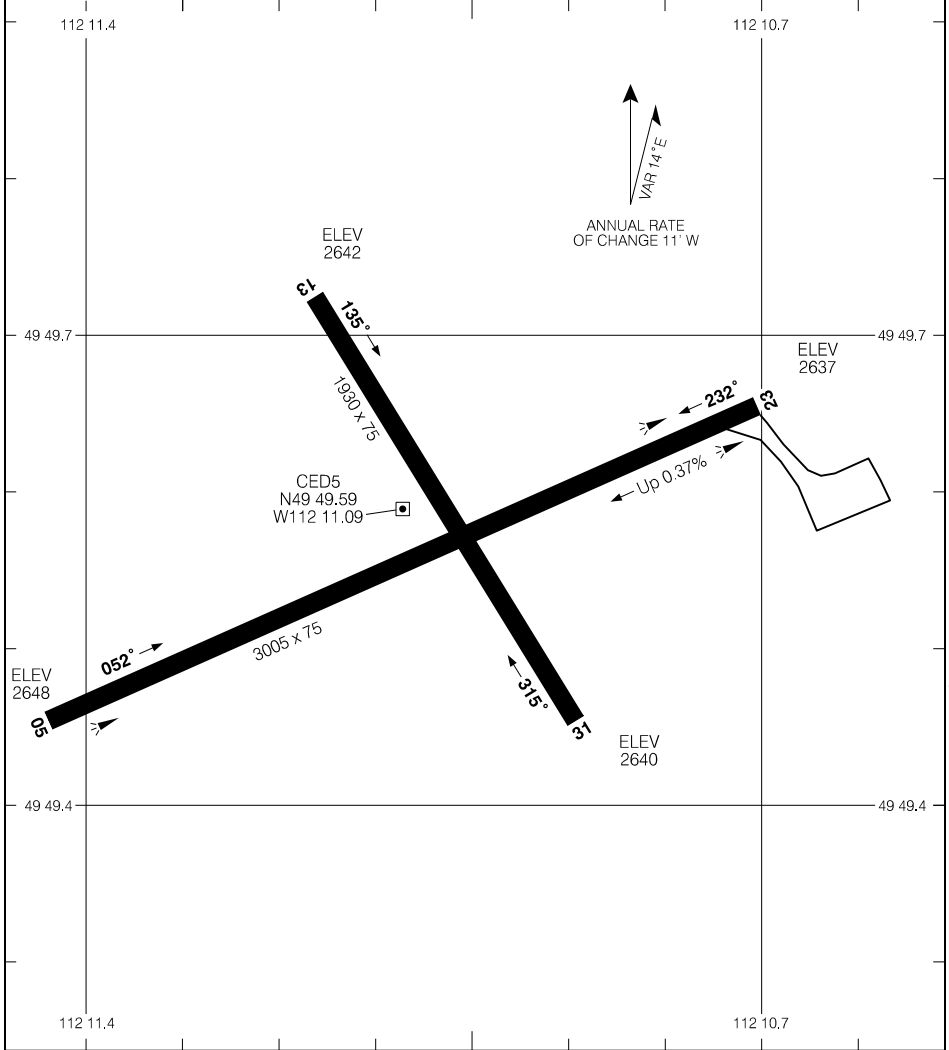

AERODROME CHART

					UNICOM - 122.8		CTR Edmonton - 132.75 265.2	
					ATF			
DECL DIST	05	23	13	31				
TORA	3005	3005	1930	1930				
TODA	3005	3005	1930	1930				
ASDA	3005	3005	1930	1930				
LDA	3005	3005	1930	1930				

Source of Canadian Civil Aeronautical Data: © 2019 NAV CANADA All rights reserved

TAKE-OFF MINIMA
ALL Rws: 1/2

AERODROME CHART

EFF 21 JUL 16

CED5