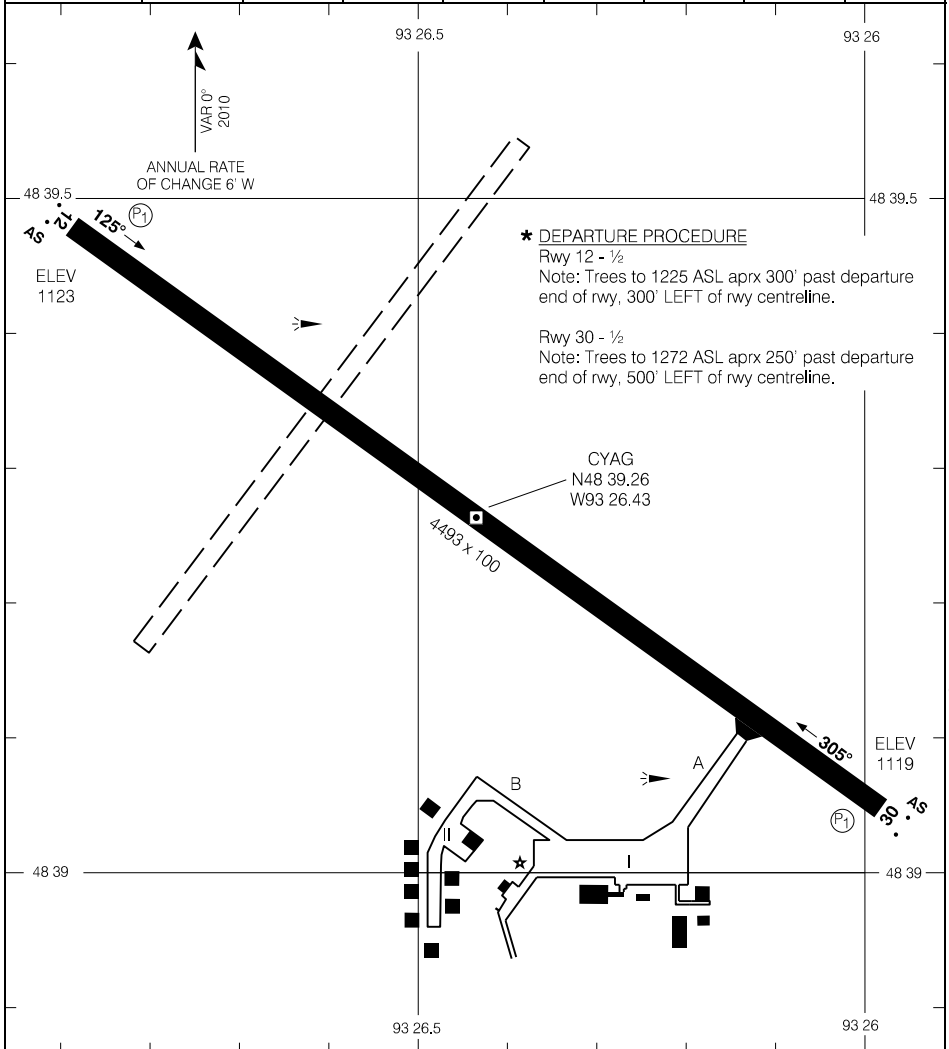

AERODROME CHART

AUTO Falls Intl - 120.0				UNICOM - 122.8		CTR Minneapolis - 120.9 RADIO Winnipeg - 123.55	
DECL DIST		12	30				ATF
TORA	4493	4493					
TODA	5477	5477					
ASDA	4493	4493					
LDA	4493	4493					

Source of Canadian Civil Aeronautical Data: © 2019 NAV CANADA All rights reserved

TAKE-OFF MINIMA
Rwy 12, 30: *

AERODROME CHART

EFF 25 JUN 15

CYAG