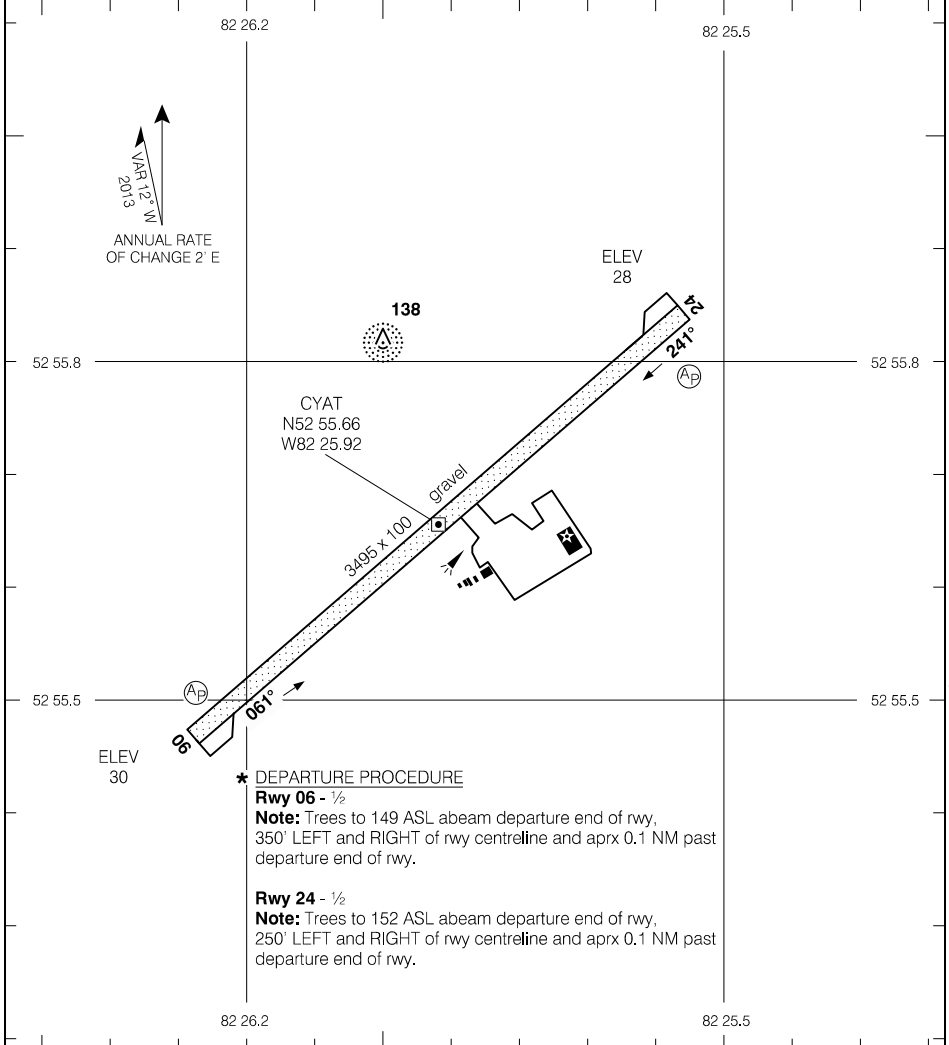

AERODROME CHART

AWOS - 128.77				TFC - 122.8		ATF	
DECL	DISTS	06	24				
TORA		3495	3495				
TODA		3695	3695				
ASDA		3495	3495				
LDA		3495	3495				

Source of Canadian Civil Aeronautical Data: © 2019 NAV CANADA All rights reserved

TAKE-OFF MINIMA	SCALE IN FEET
Rwys 06, 24: *	1000 0 1000

AERODROME CHART

EFF 28 FEB 19

CYAT