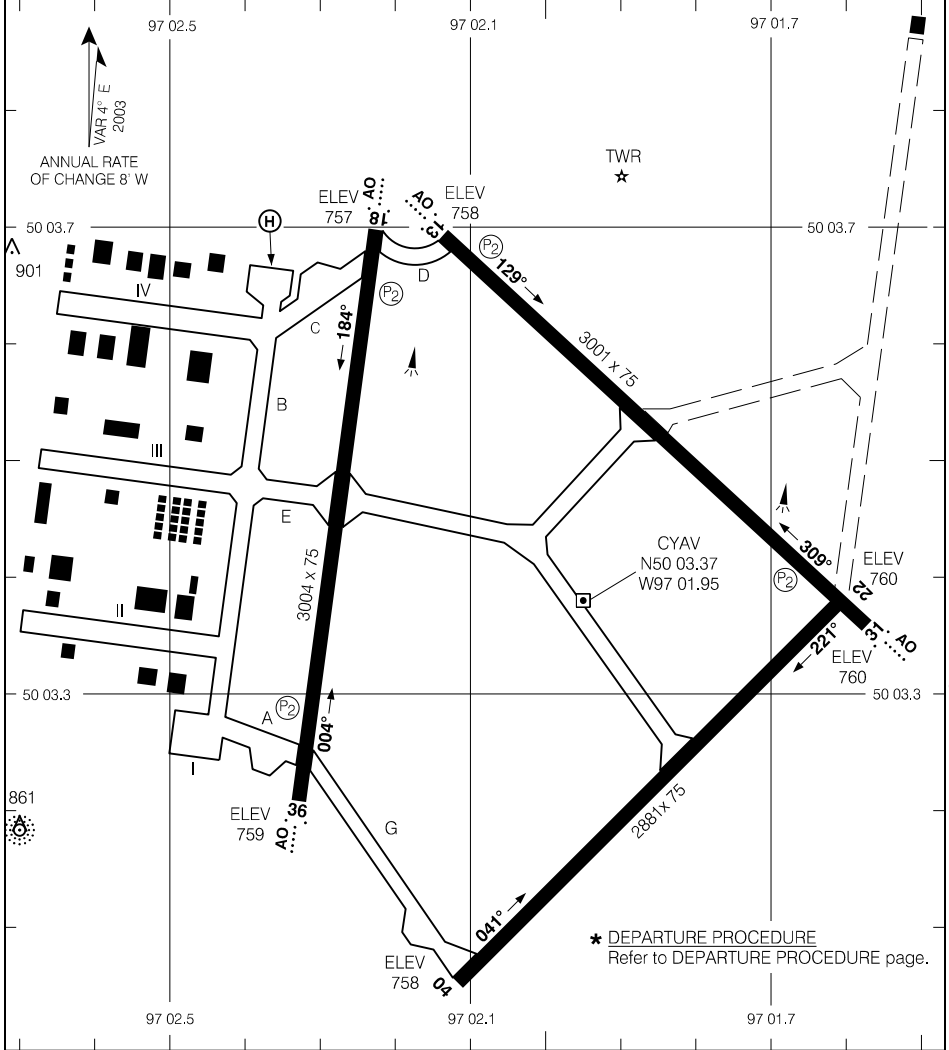

CYAV-AD

WINNIPEG/ST. ANDREWS, MB  
CYAV

AERODROME CHART

● ATIS - 125.8		● GND - 121.8			● TWR - 118.5		DEP - 119.9	
					● TFC - 118.5		● ATF*	
DECL DIST	04	22	13	31	18	36		
TORA	2881	2881	3001	3001	3004	3004		
TODA	3865	3865	3985	3985	3988	3988		
ASDA	2881	2881	3001	3001	3004	3004		
LDA	2881	2881	3001	3001	3004	3004		

Source of Canadian Civil Aeronautical Data: © 2019 NAV CANADA All rights reserved

TAKE-OFF MINIMA	SCALE IN FEET
All Rwy: *	1000 500 0 1000

AERODROME CHART

EFF 17 AUG 17

CYAV

CYAV-AD