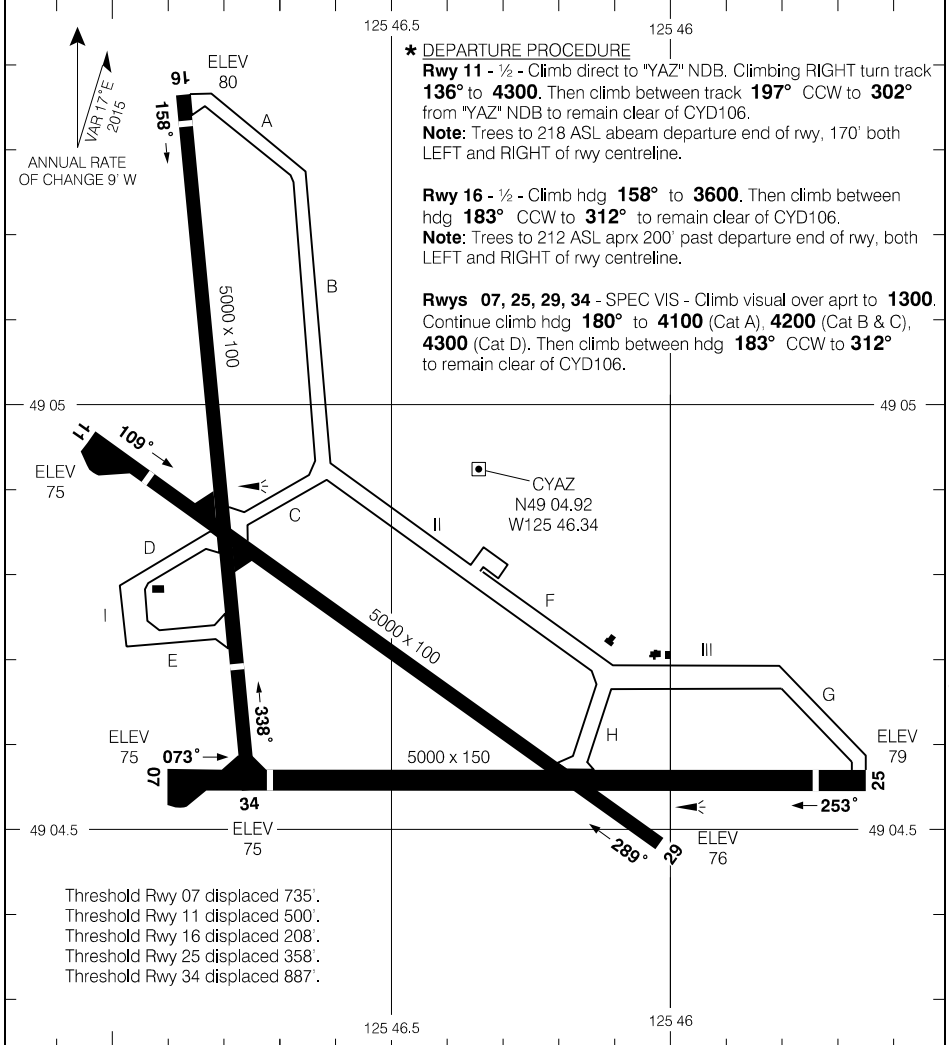

AERODROME CHART

|            |      |      |      |                                      |      |   |
|------------|------|------|------|--------------------------------------|------|---|
|            |      |      |      | RADIO Hardy – 123.25<br>TFC – 123.25 |      | CTR Vancouver – 132.9<br>RADIO Pacific – 125.85 |
| DECL DISTS | 07   | 25   | 11   | 29                                   | 16   | 34  |
| TORA       | 5000 | 5000 | 5000 | 5000                                 | 5000 | 5000  |
| TODA       | 5000 | 5000 | 5000 | 5000                                 | 5000 | 5000  |
| ASDA       | 5000 | 5000 | 5000 | 5000                                 | 5000 | 5000  |
| LDA        | 4265 | 4642 | 4500 | 5000                                 | 4792 | 4113  |

Source of Canadian Civil Aeronautical Data: © 2019 NAV CANADA All rights reserved

Threshold Rwy 07 displaced 735'.  
 Threshold Rwy 11 displaced 500'.  
 Threshold Rwy 16 displaced 208'.  
 Threshold Rwy 25 displaced 358'.  
 Threshold Rwy 34 displaced 887'.

TAKE-OFF MINIMA

All Rwys: \*

SCALE IN FEET

1000      0      1000      2000

AERODROME CHART

EFF 3 JAN 19

CYAZ