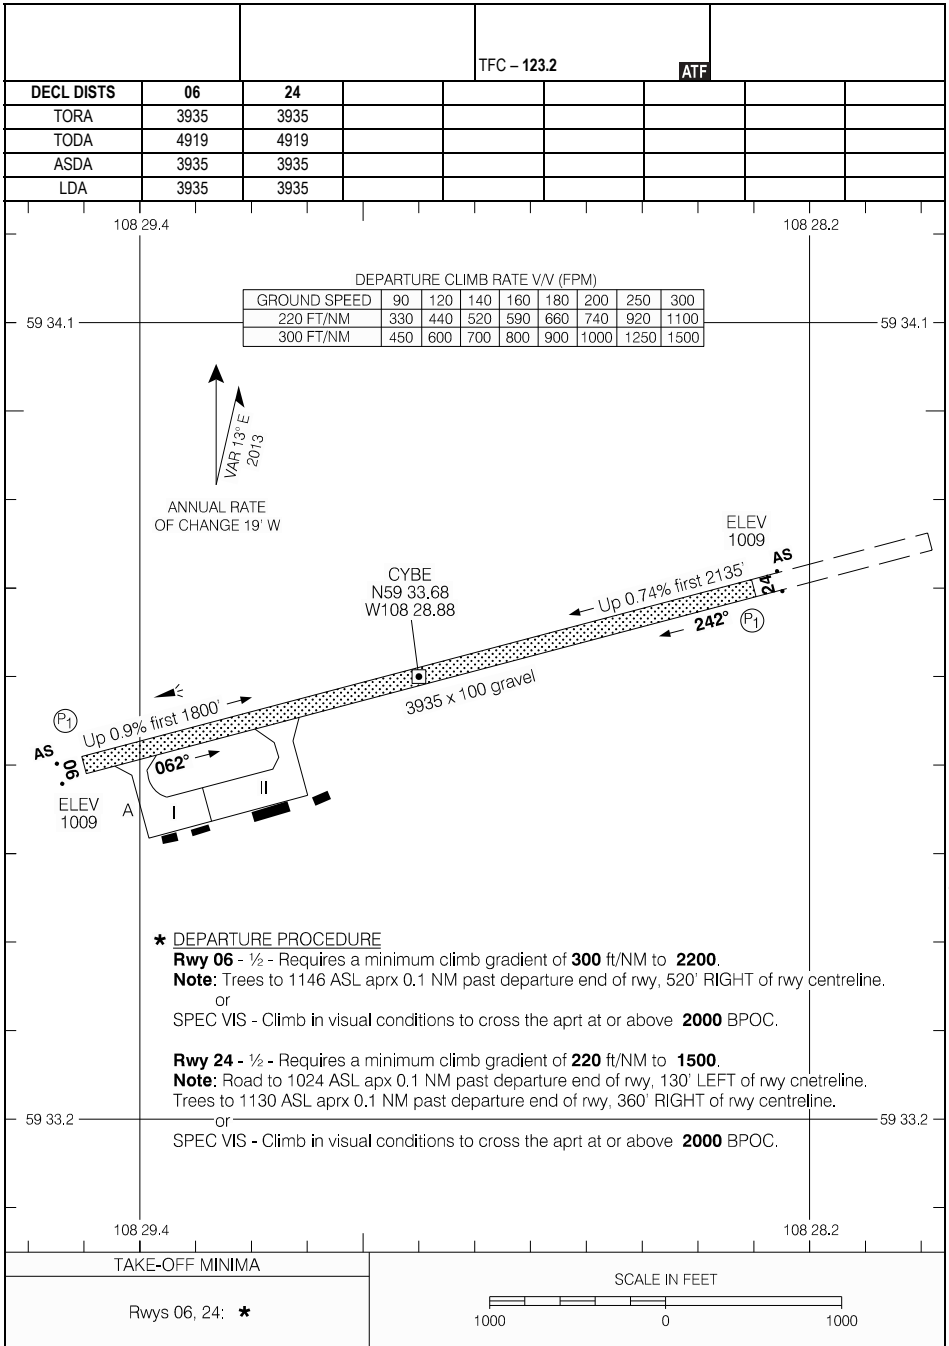

AERODROME CHART

Source of Canadian Civil Aeronautical Data: © 2019 NAV CANADA All rights reserved

AERODROME CHART

EFF 28 FEB 19

CYBE