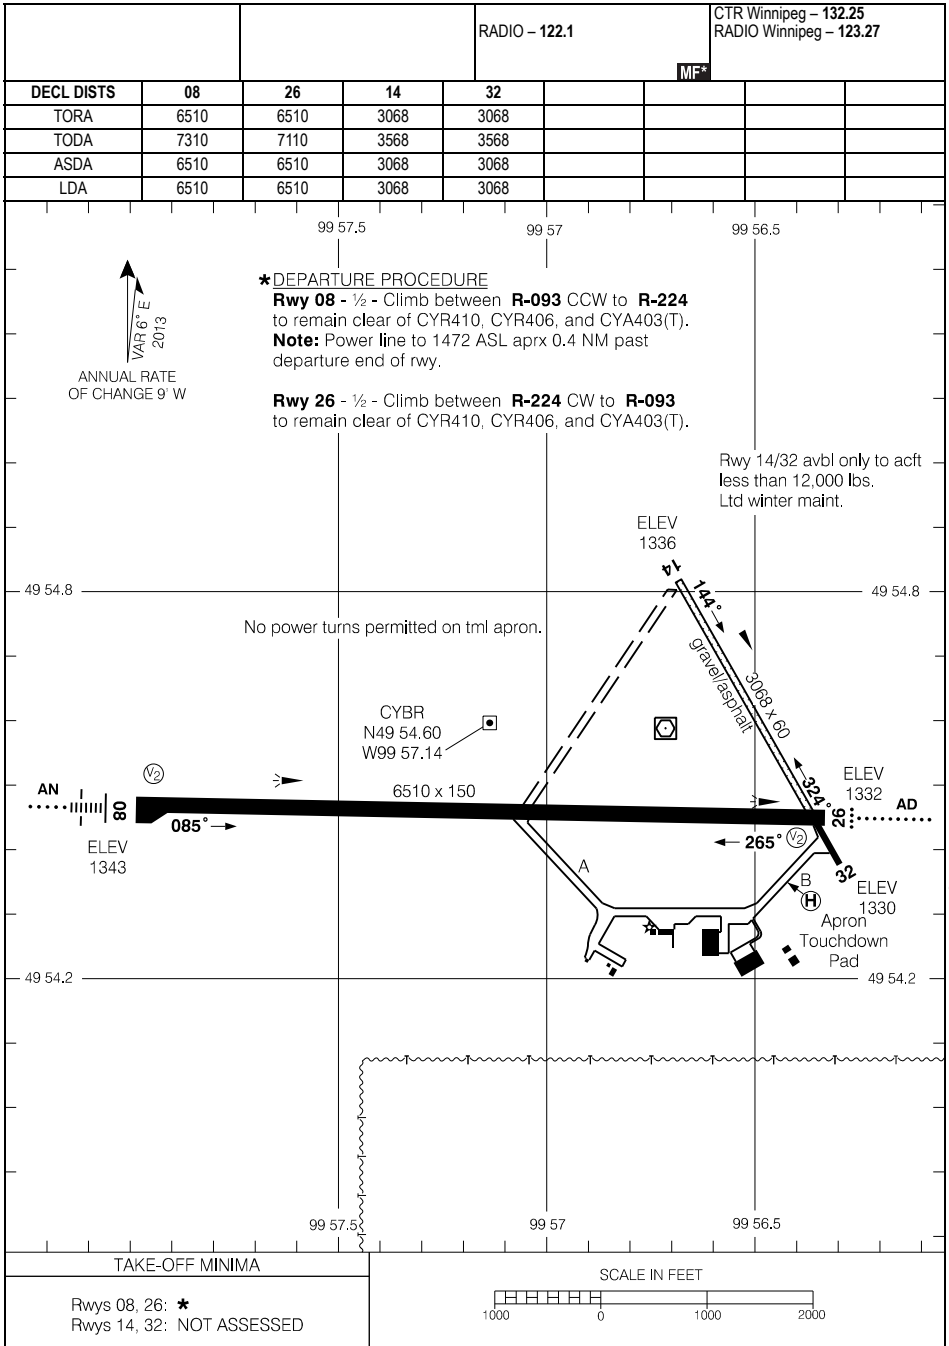

AERODROME CHART

AERODROME CHART

CYBR

EFF 19 JUL 18

TAKE-OFF MINIMA

Rwys 08, 26: *
Rwys 14, 32: NOT ASSESSED