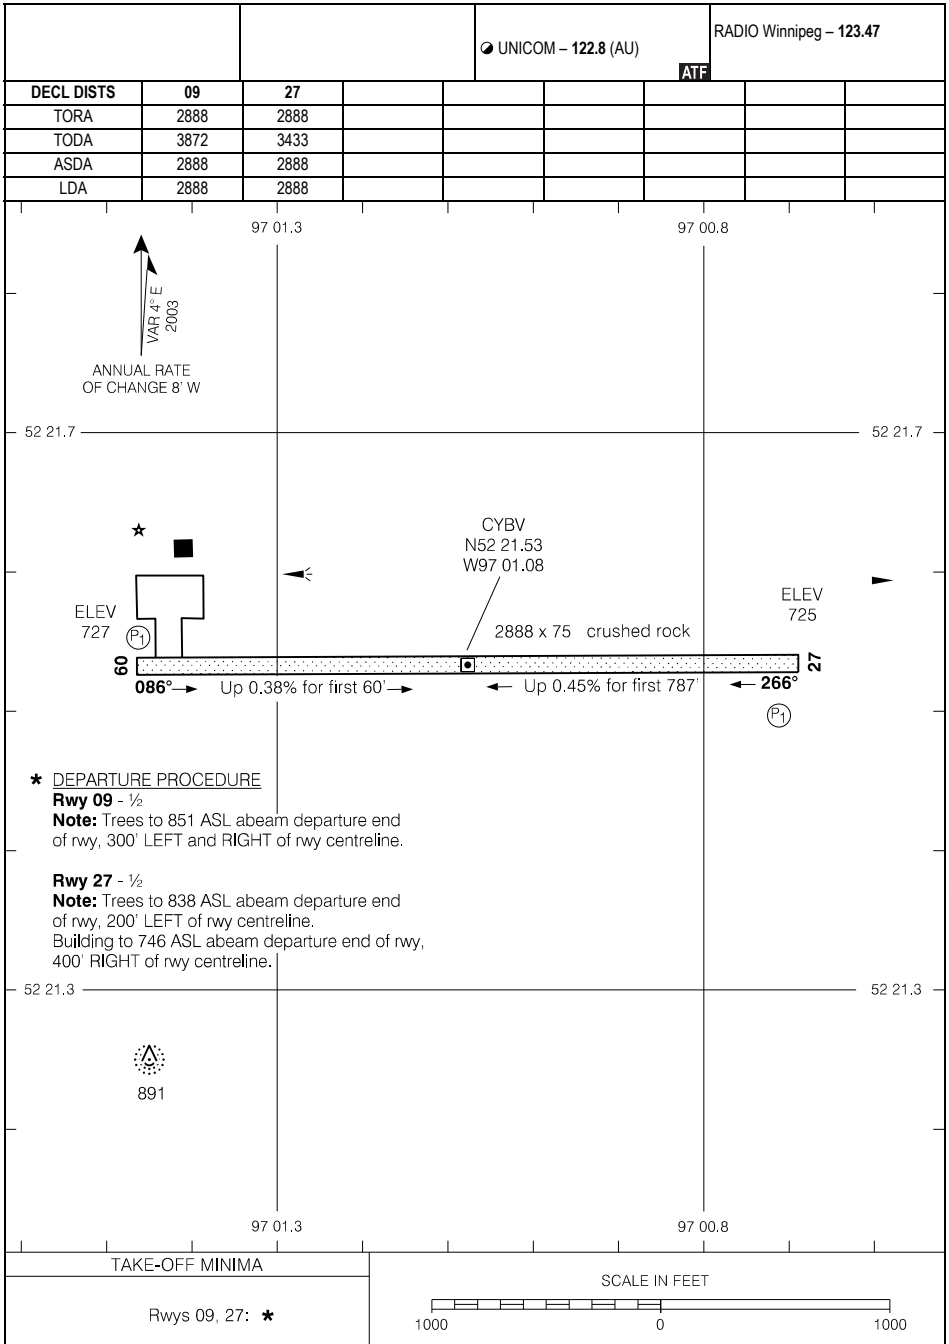

AERODROME CHART

Source of Canadian Civil Aeronautical Data: © 2019 NAV CANADA All rights reserved

AERODROME CHART

EFF 3 JAN 19

CYBV