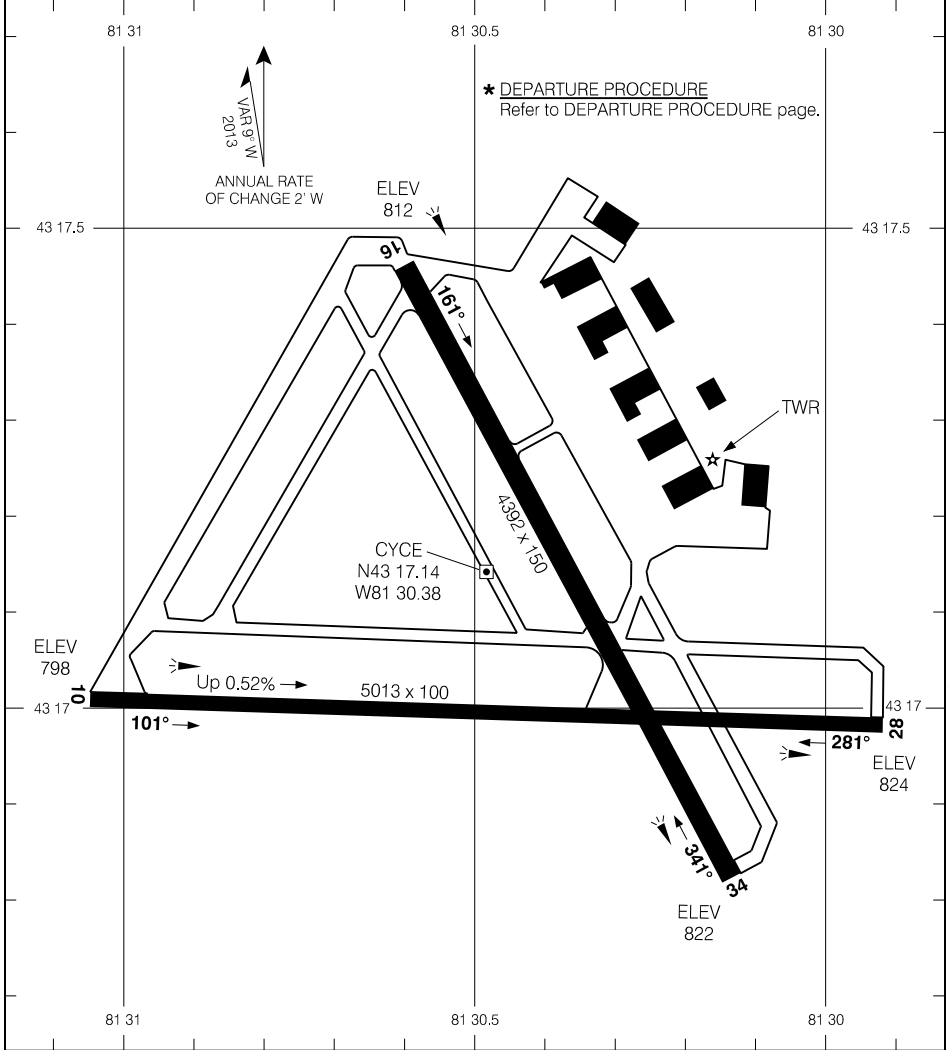

CYCE-AD

CENTRALIA/JAMES T. FIELD MEMORIAL, ON  
CYCE

AERODROME CHART

					UNICOM - 122.8		CTR Toronto - 135.30	
					ATF			
DECL	DISTS	10	28	16	34			
TORA		5013	5013	4392	4392			
TODA		5013	5013	4392	4392			
ASDA		5013	5013	4392	4392			
LDA		5013	5013	4392	4392			

Source of Canadian Civil Aeronautical Data: © 2019 NAV CANADA All rights reserved

TAKE-OFF MINIMA

All Rwys: \*

AERODROME CHART

EFF 25 JUN 15

CYCE

CYCE-AD