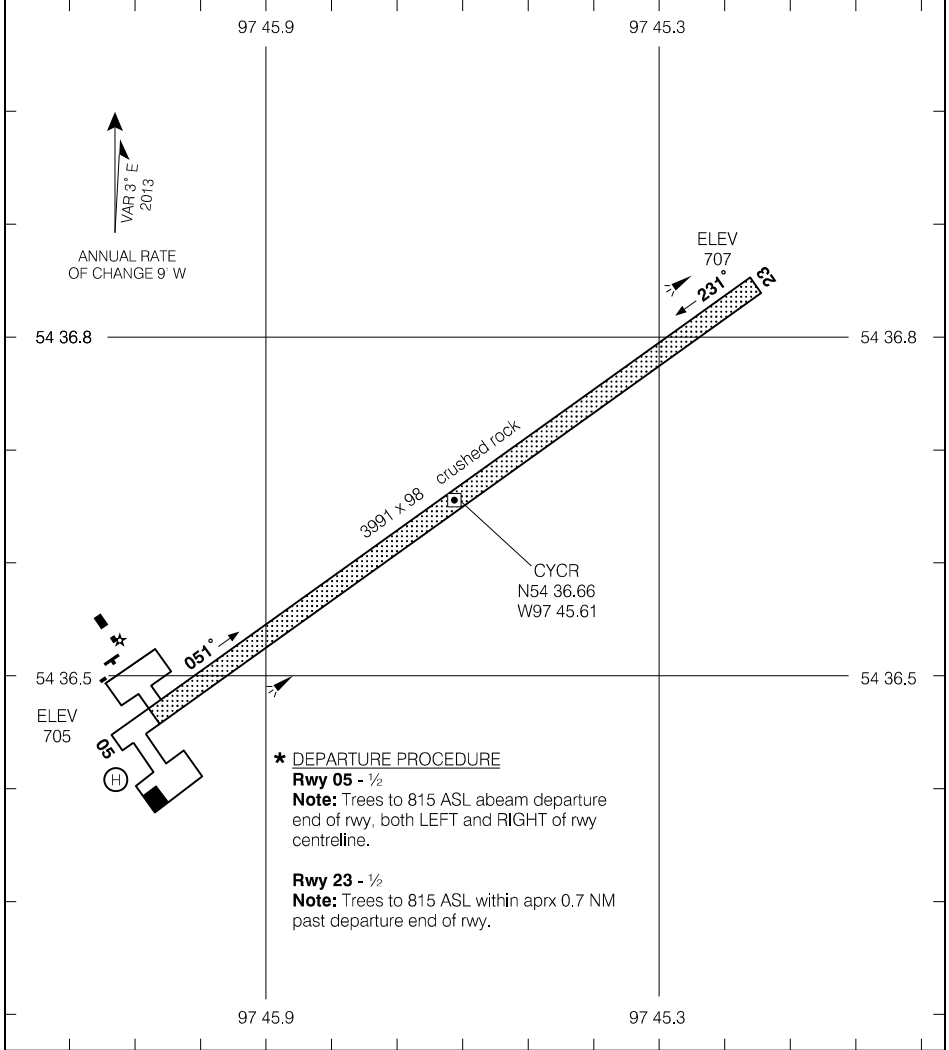

CYCR-AD

CROSS LAKE (CHARLIE SINCLAIR MEMORIAL), MB  
CYCR

AERODROME CHART

				● UNICOM - 122.8 (AU)		CTR Winnipeg - 135.1	
						ATF	
DECL	DISTS	05	23				
TORA		3991	3991				
TODA		4914	4410				
ASDA		3991	3991				
LDA		3991	3991				

Source of Canadian Civil Aeronautical Data: © 2019 NAV CANADA All rights reserved

\* DEPARTURE PROCEDURE

**Rwy 05 - 1/2**

**Note:** Trees to 815 ASL abeam departure end of rwy, both LEFT and RIGHT of rwy centreline.

**Rwy 23 - 1/2**

**Note:** Trees to 815 ASL within aprx 0.7 NM past departure end of rwy.

TAKE-OFF MINIMA

Rwys 05, 23: \*

AERODROME CHART

EFF 5 JAN 17

CYCR

CYCR-AD