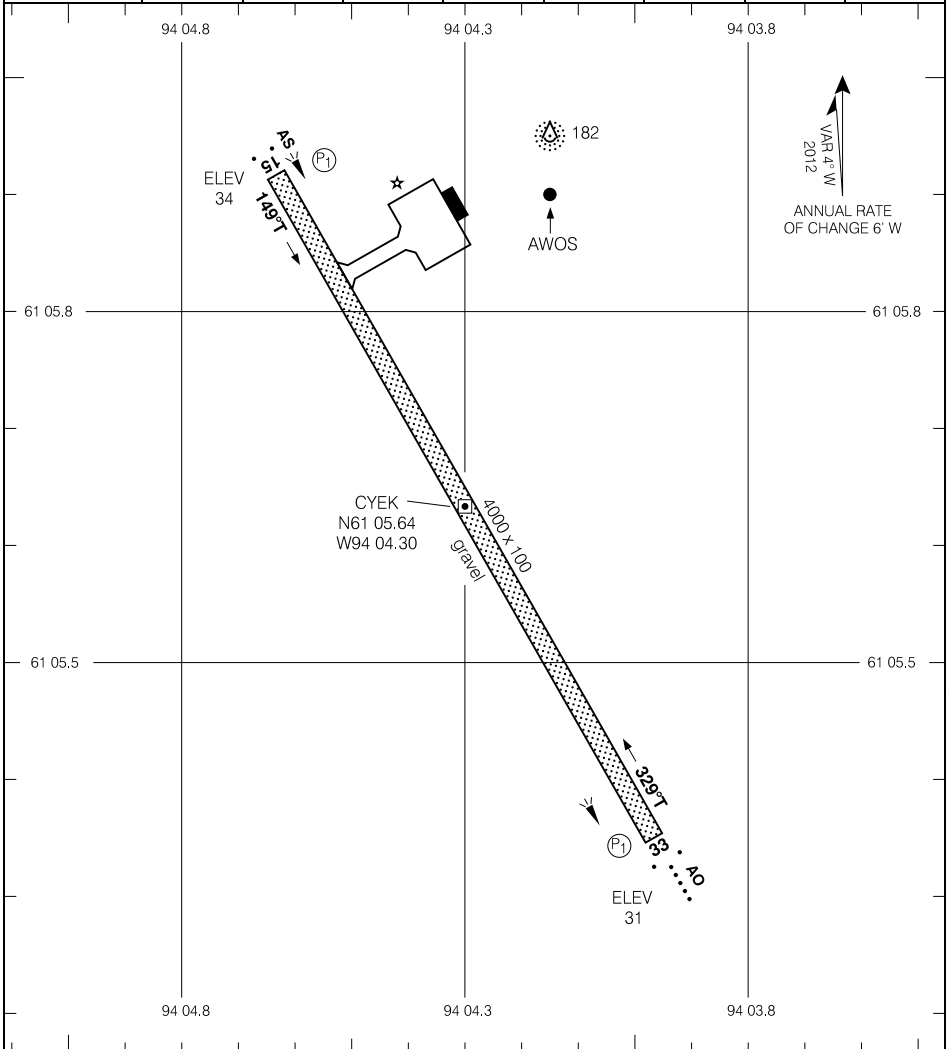

CYEK-AD

ARVIAT, NU
CYEK

AERODROME CHART

AWOS - 128.7				APRT RADIO - 122.1			
				TFC - 122.1		MF	
DECL DIST	15	33					
TORA	4000	4000					
TODA	4984	4500					
ASDA	4000	4000					
LDA	4000	4000					

Source of Canadian Civil Aeronautical Data: © 2019 NAV CANADA All rights reserved

TAKE-OFF MINIMA
Rwys 15, 33: ½

AERODROME CHART

EFF 6 FEB 14

CYEK

CYEK-AD