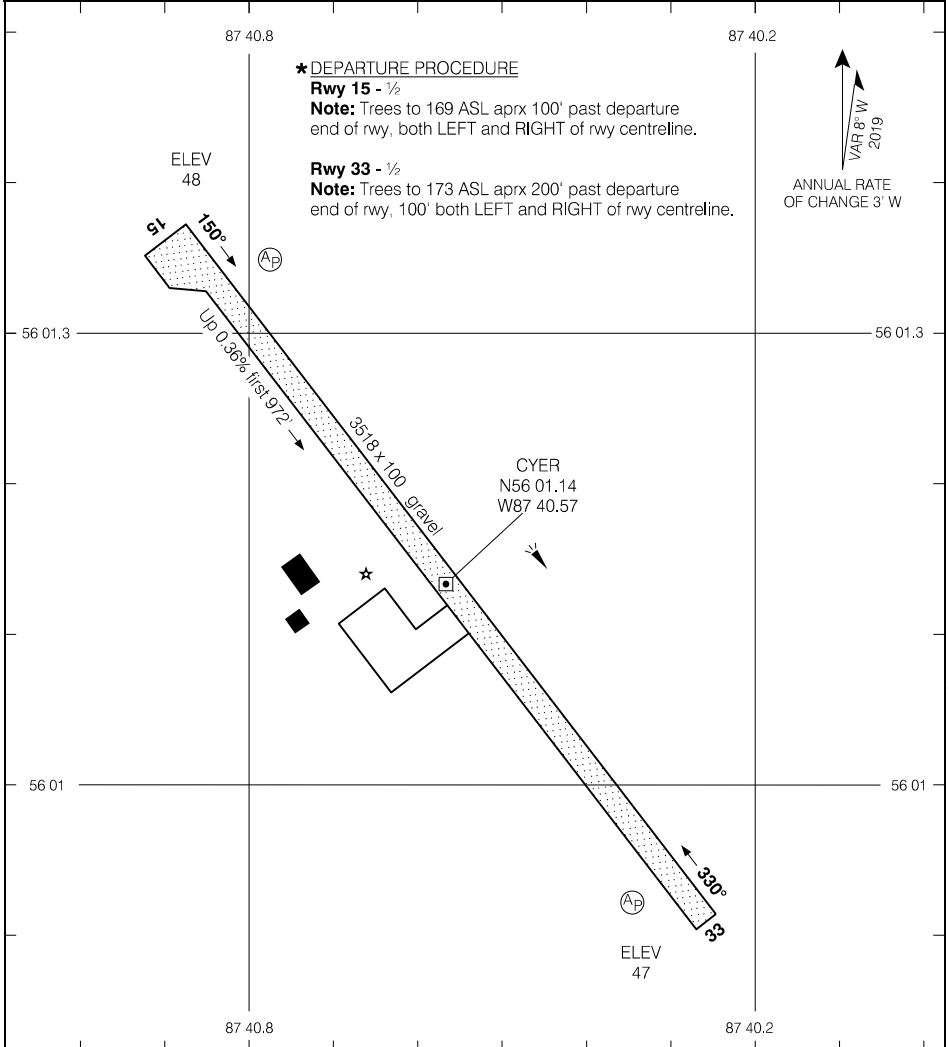

AERODROME CHART

AWOS - 124.55				TFC - 122.8		ATF	
DECL DIST	15	33					
TORA	3518	3518					
TODA	3518	3518					
ASDA	3518	3518					
LDA	3518	3518					

Source of Canadian Civil Aeronautical Data: © 2019 NAV CANADA All rights reserved

TAKE-OFF MINIMA	SCALE IN FEET
Rwys 15, 33: *	1000 0 1000

AERODROME CHART

EFF 25 APR 19

CYER