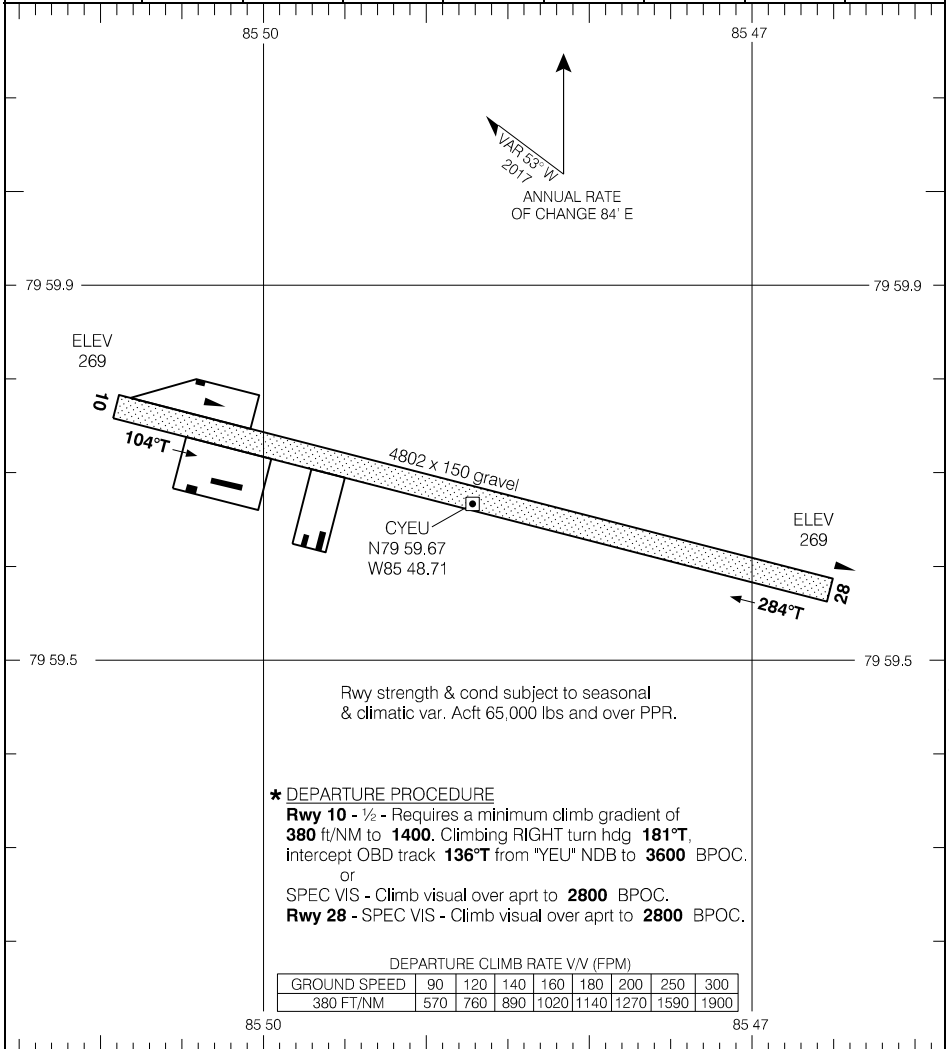

AERODROME CHART

				● UNICOM - 122.8 (AU)		ATF	
DECL DIST	10	28					
TORA	4802	4802					
TODA	4802	4802					
ASDA	4802	4802					
LDA	4802	4802					

Source of Canadian Civil Aeronautical Data: © 2019 NAV CANADA All rights reserved

TAKE-OFF MINIMA

Rwys 10, 28: *

SCALE IN FEET

1000 0 1000 2000

AERODROME CHART

EFF 27 APR 17

CYEU