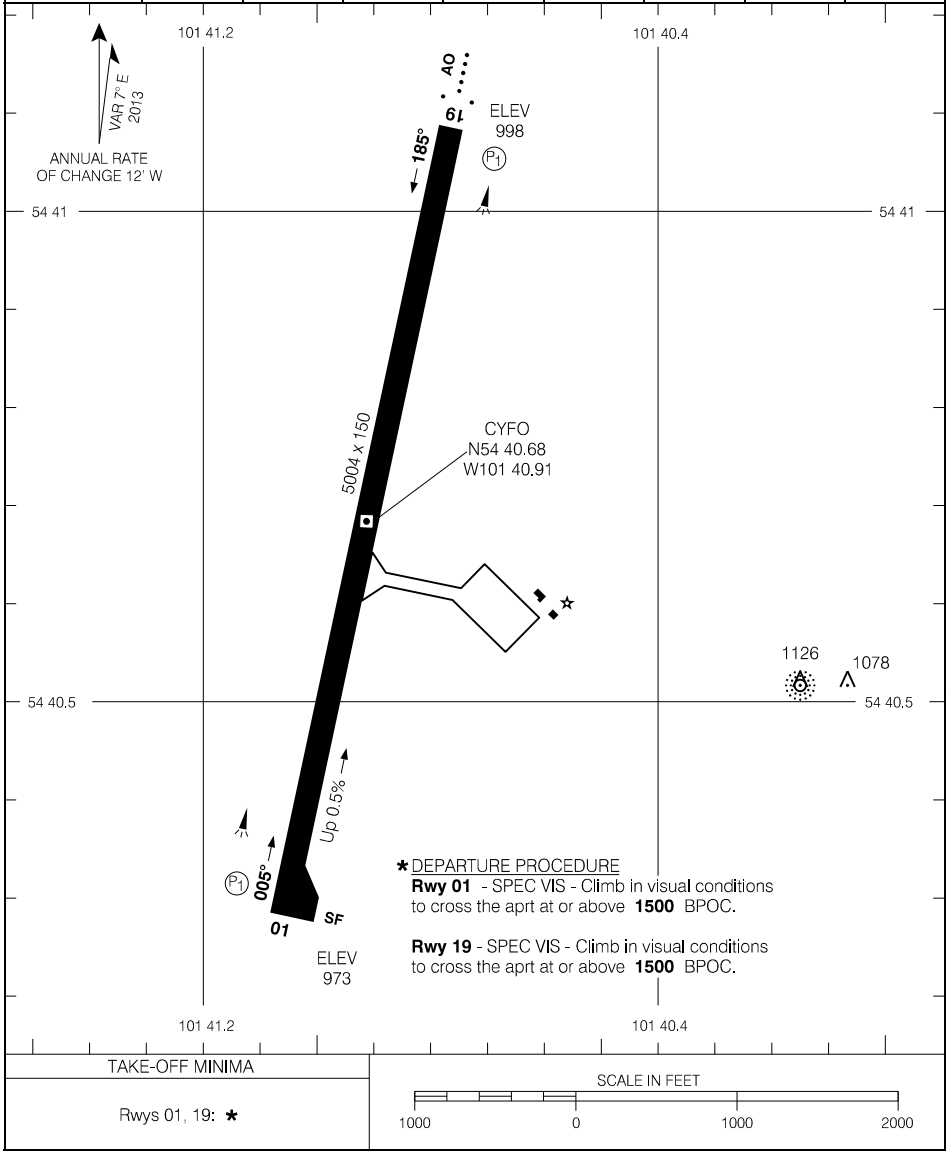

AERODROME CHART

LWIS - 128.77				RADIO Saskatoon - 122.0 TFC - 122.0		RADIO Winnipeg - 123.27 MF	
DECL	DISTS	01	19				
TORA		5004	5004				
TODA		5988	5988				
ASDA		5004	5004				
LDA		5004	5004				

Source of Canadian Civil Aeronautical Data: © 2019 NAV CANADA All rights reserved

AERODROME CHART

EFF 13 SEP 18

CYFO