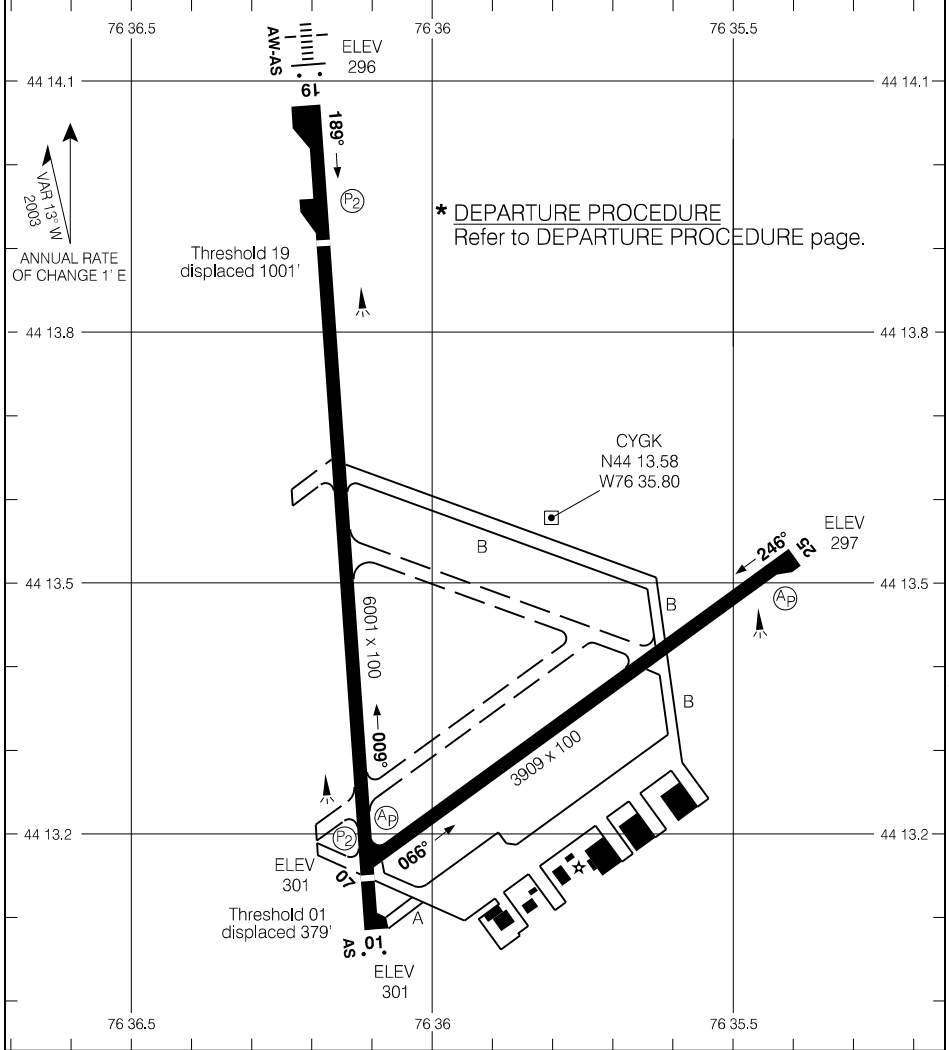

CYGK-AD

KINGSTON, ON
CYGK

AERODROME CHART

● ATIS - 135.55		● RADIO - 122.5		● CTR Montreal - 135.05	
		● TFC - 122.5		● RADIO London - 123.55	
				● MF	

DECL	DISTS	01	19	07	25
TORA		6001	6001	3909	3909
TODA		7001	6985	4893	4893
ASDA		6001	6001	3909	3909
LDA		5622	5000	3909	3909

Source of Canadian Civil Aeronautical Data: © 2019 NAV CANADA All rights reserved

TAKE-OFF MINIMA

All Rwys: *

SCALE IN FEET

1000 0 1000

AERODROME CHART

EFF 13 SEP 18

CYGK