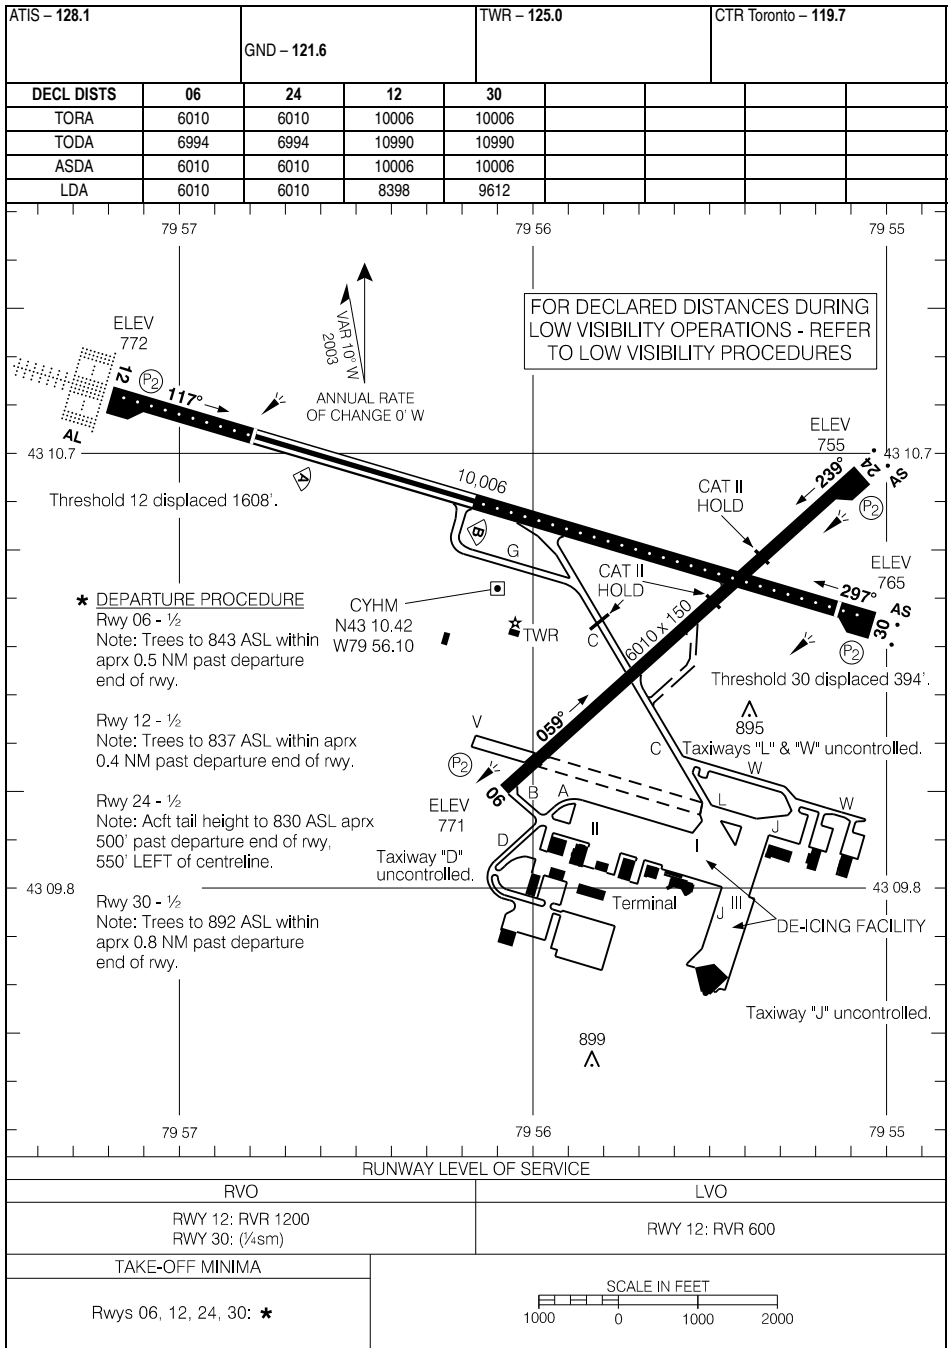

AERODROME CHART

Source of Canadian Civil Aeronautical Data: © 2019 NAV CANADA All rights reserved

AERODROME CHART

EFF 20 AUG 15

CYHM