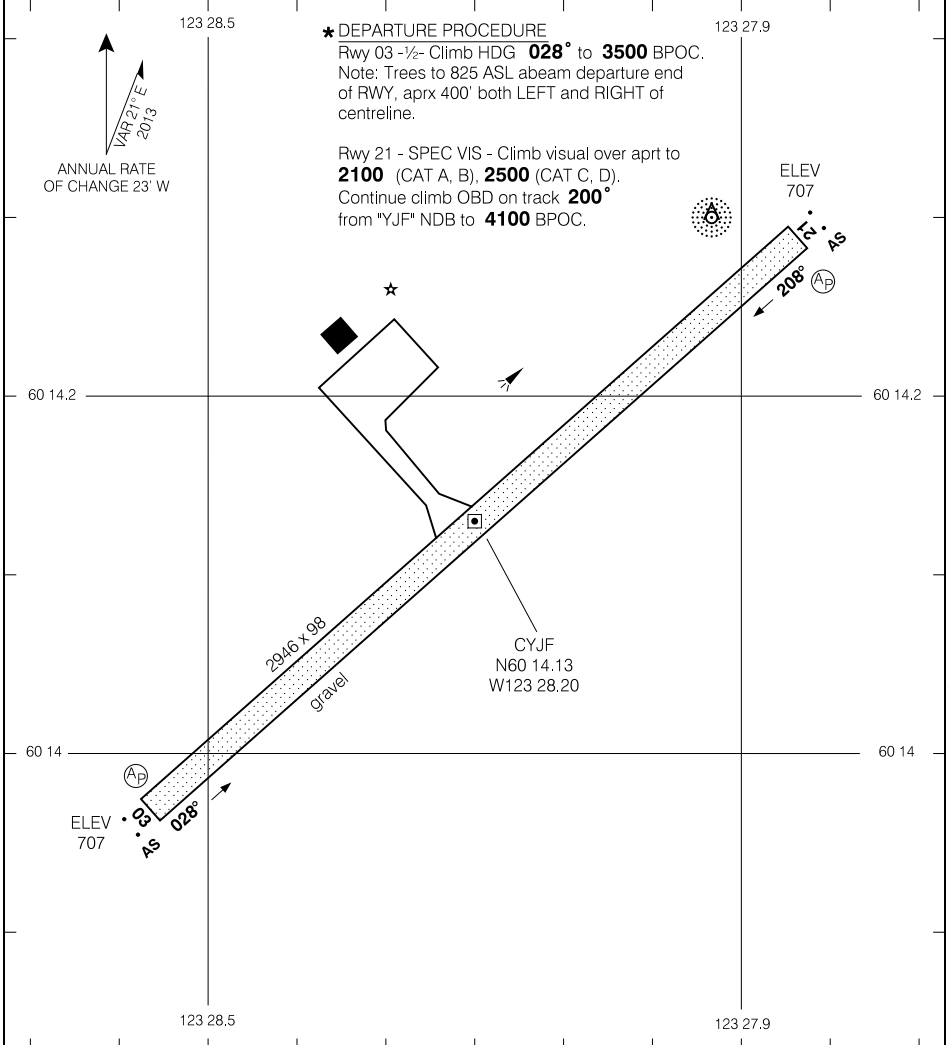

AERODROME CHART

				APRT RADIO - 121.1 TFC - 122.1		CTR Edmonton - 132.87	
DECL	DISTS	03	21				
TORA		2946	2946				
TODA		3143	3143				
ASDA		2946	2946				
LDA		2946	2946				

Source of Canadian Civil Aeronautical Data: © 2019 NAV CANADA All rights reserved

TAKE-OFF MINIMA	SCALE IN FEET
Rwy 03, 21: *	1000 0

AERODROME CHART

EFF 18 SEP 14

CYJF