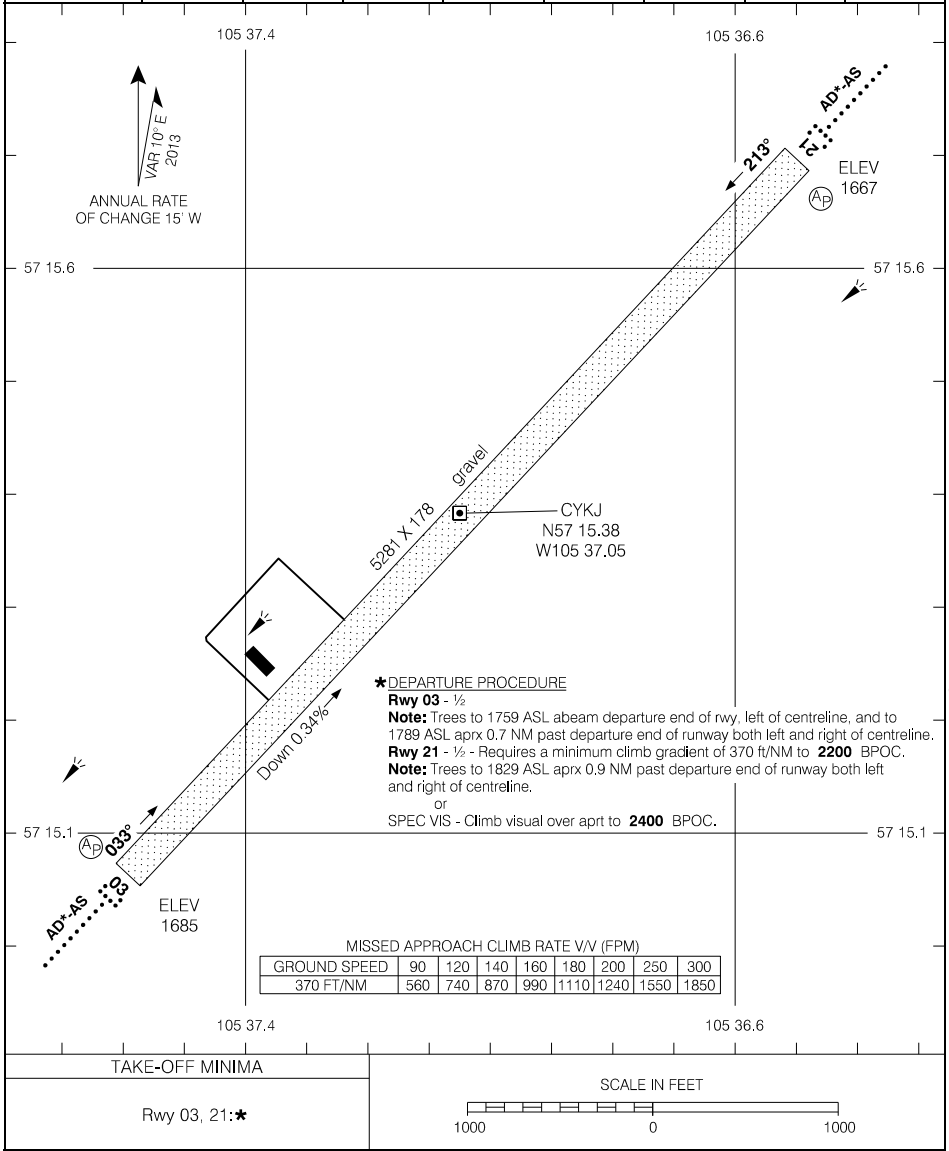

AERODROME CHART

AWOS - 127.7						UNICOM - 122.7		RADIO Winnipeg - 123.37 DRCO	
								ATF	
DECL DIST	03	21							
TORA	5281	5281							
TODA	5915	6116							
ASDA	5281	5281							
LDA	5281	5281							

Source of Canadian Civil Aeronautical Data: © 2019 NAV CANADA All rights reserved

AERODROME CHART

EFF 21 JUL 16

CYKJ