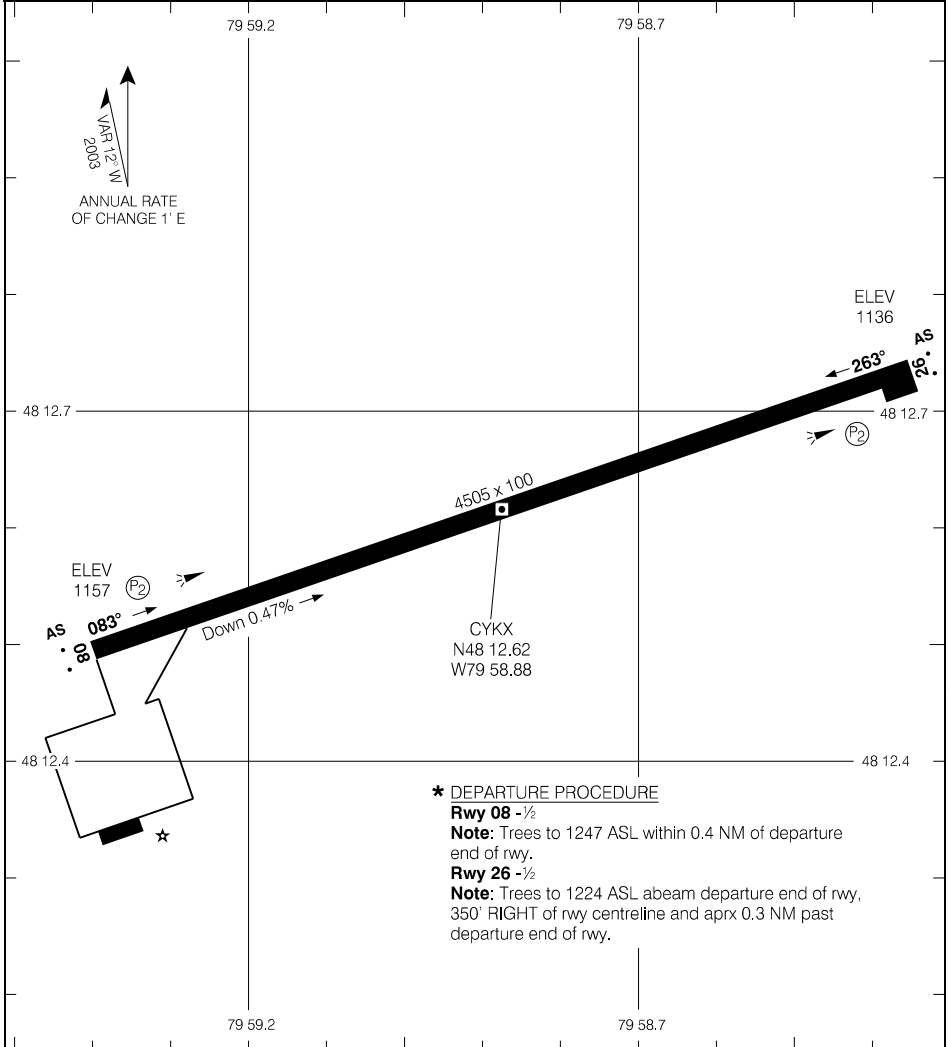

CYKX-AD

KIRKLAND LAKE, ON
CYKX

AERODROME CHART

		UNICOM - 122.8				RADIO London - 123.37			
		ATF							
DECL	DISTS	08	26						
TORA		4505	4505						
TODA		4855	4905						
ASDA		4505	4505						
LDA		4505	4505						

Source of Canadian Civil Aeronautical Data: © 2019 NAV CANADA All rights reserved

TAKE-OFF MINIMA	SCALE IN FEET
Rwys 08, 26: *	1000 0 1000

AERODROME CHART

EFF 1 FEB 18

CYKX

CYKX-AD