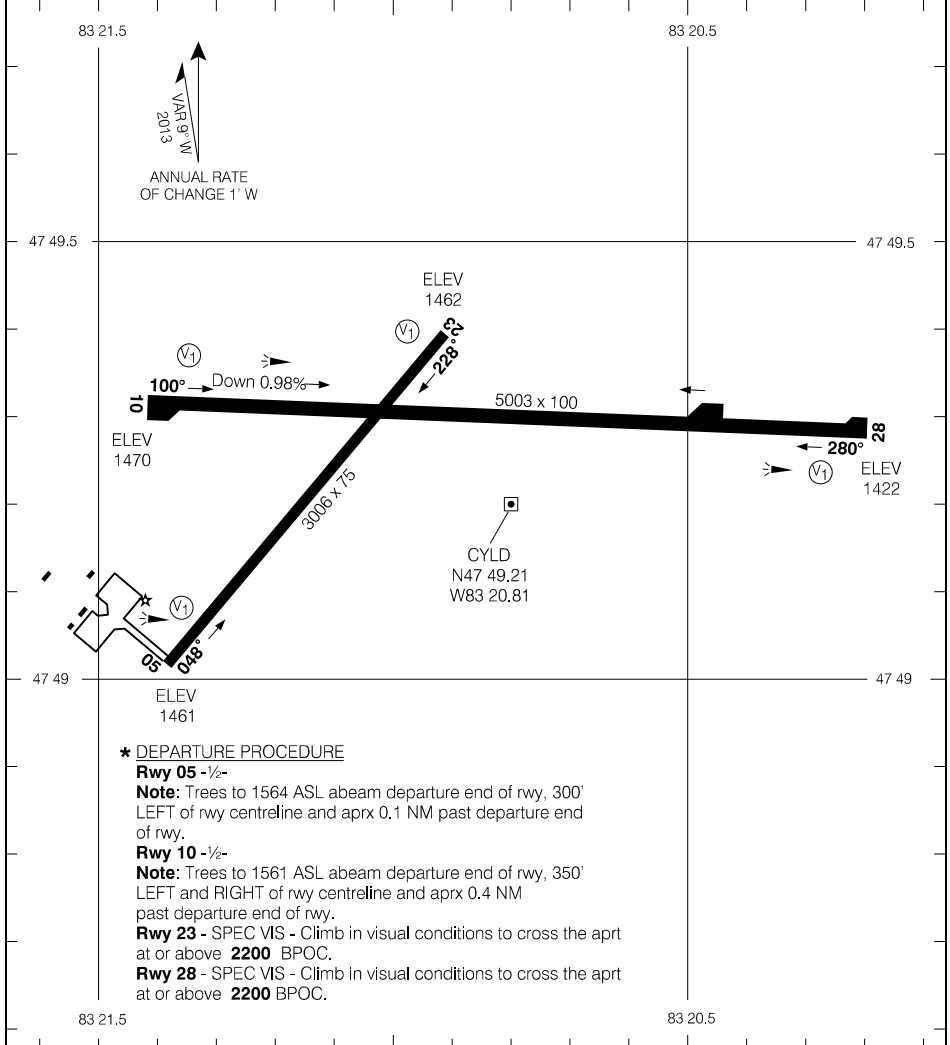

AERODROME CHART

				TFC-122.8		ATF	
DECL DIST	05	23	10	28			
TORA	3006	3006	5003	5003			
TODA	3990	3990	5987	5987			
ASDA	3006	3006	5003	5003			
LDA	3006	3006	5003	5003			

Source of Canadian Civil Aeronautical Data: © 2019 NAV CANADA All rights reserved

TAKE-OFF MINIMA

All Rwys: *

SCALE IN FEET

1000 0 1000

AERODROME CHART

CYLD

EFF 20 JUN 19