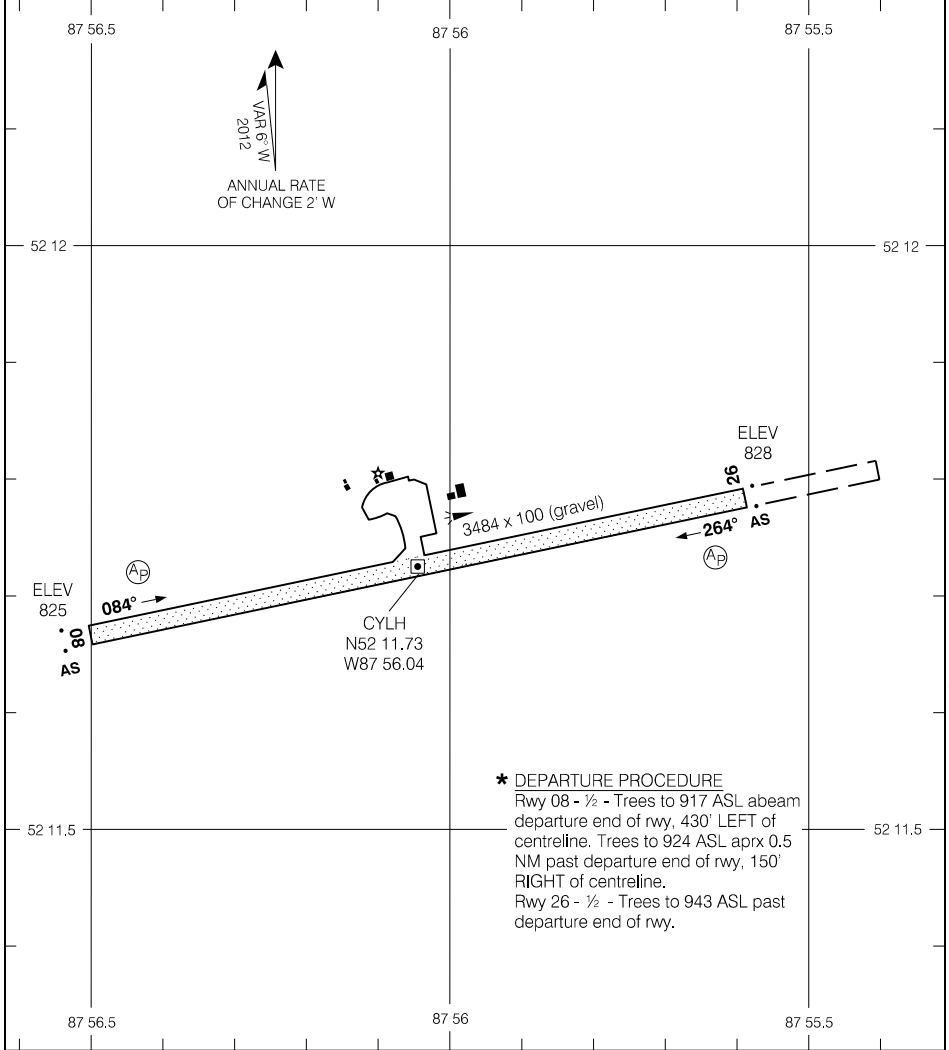

CYLH-AD

LANSDOWNE HOUSE, ON  
CYLH

AERODROME CHART

AWOS - 128.4				TFC - 122.8		RADIO Winnipeg - 123.37 <b>DRCO</b>	
DECL DIST		08	26				
TORA	3484	3484					
TODA	4468	4468					
ASDA	3484	3484					
LDA	3484	3484					

Source of Canadian Civil Aeronautical Data: © 2019 NAV CANADA All rights reserved

TAKE-OFF MINIMA	SCALE IN FEET
Rwys 08, 26: *	1000 0 1000

AERODROME CHART

EFF 25 APR 19

CYLH

CYLH-AD