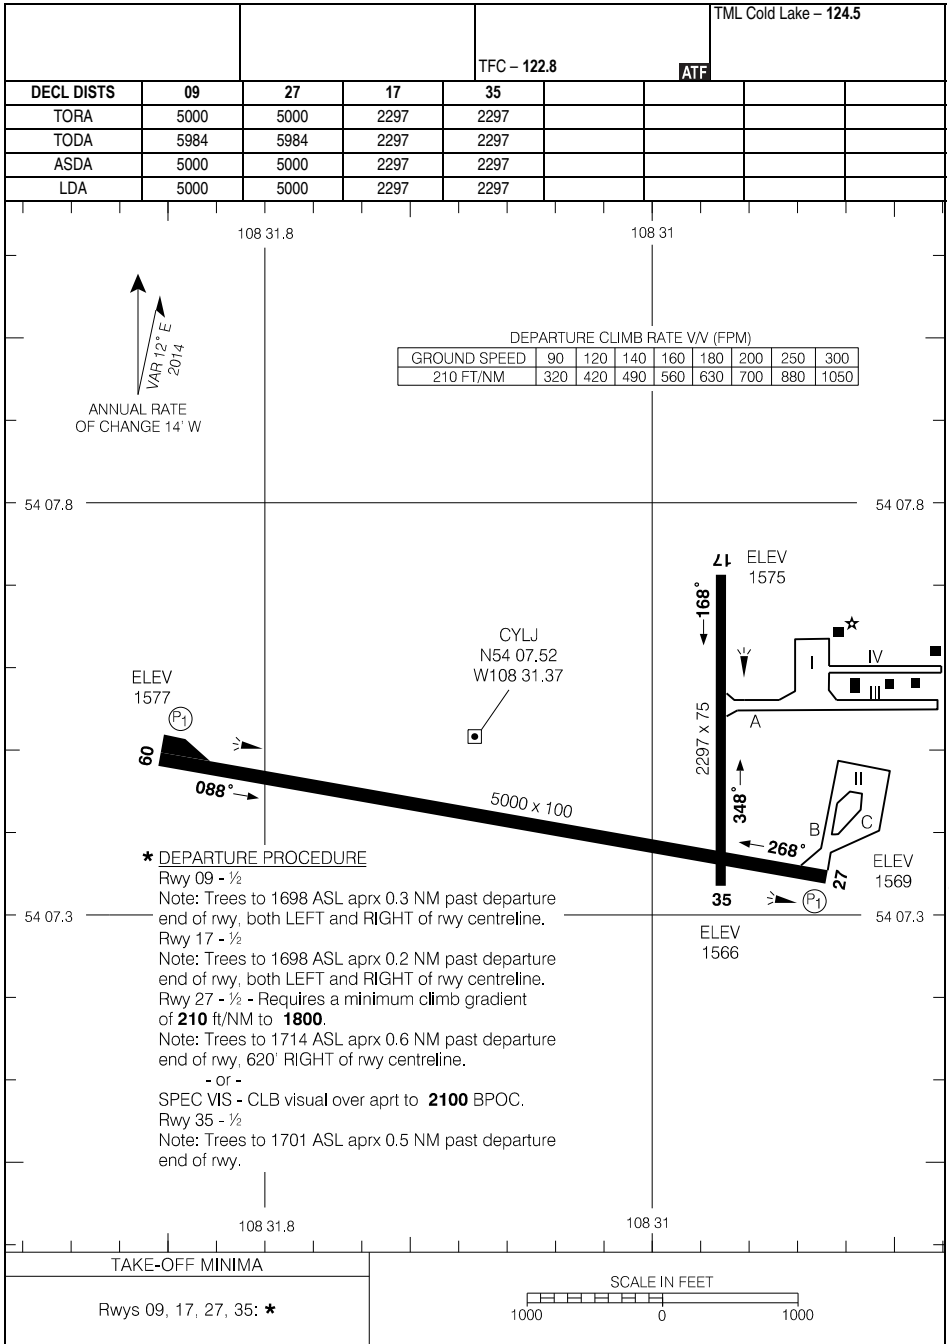

AERODROME CHART

Source of Canadian Civil Aeronautical Data: © 2019 NAV CANADA All rights reserved

AERODROME CHART

EFF 20 AUG 15

CYLJ