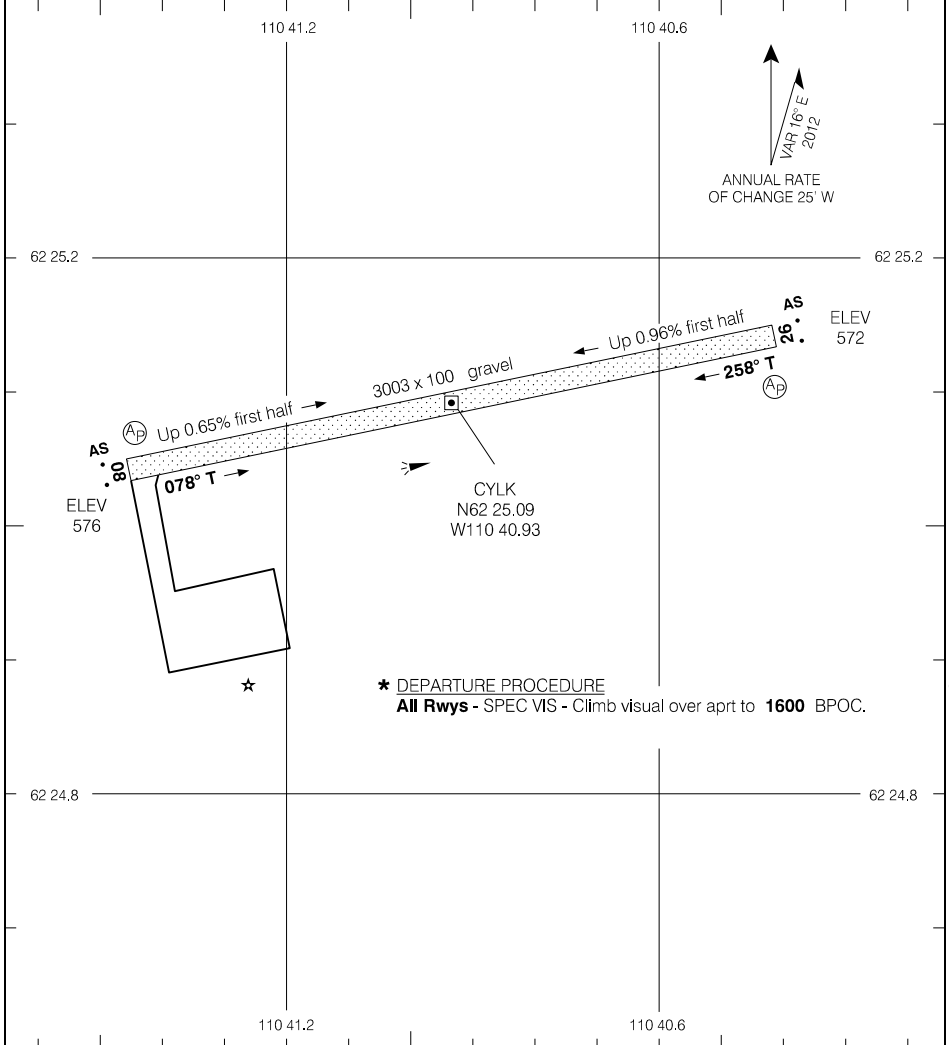

AERODROME CHART

| | | | | | | | |
|------|-------|------|------|-----------------------------------|--|----|--|
| | | | | APRT RADIO - 122.1 TFC - 122.1 | | MF | |
| DECL | DISTS | 08 | 26 | | | | |
| TORA | | 3003 | 3003 | | | | |
| TODA | | 3200 | 3200 | | | | |
| ASDA | | 3003 | 3003 | | | | |
| LDA | | 3003 | 3003 | | | | |

| |
|-----------------|
| TAKE-OFF MINIMA |
| Rwys 08, 26: * |

AERODROME CHART

EFF 22 JUN 17

CYLK