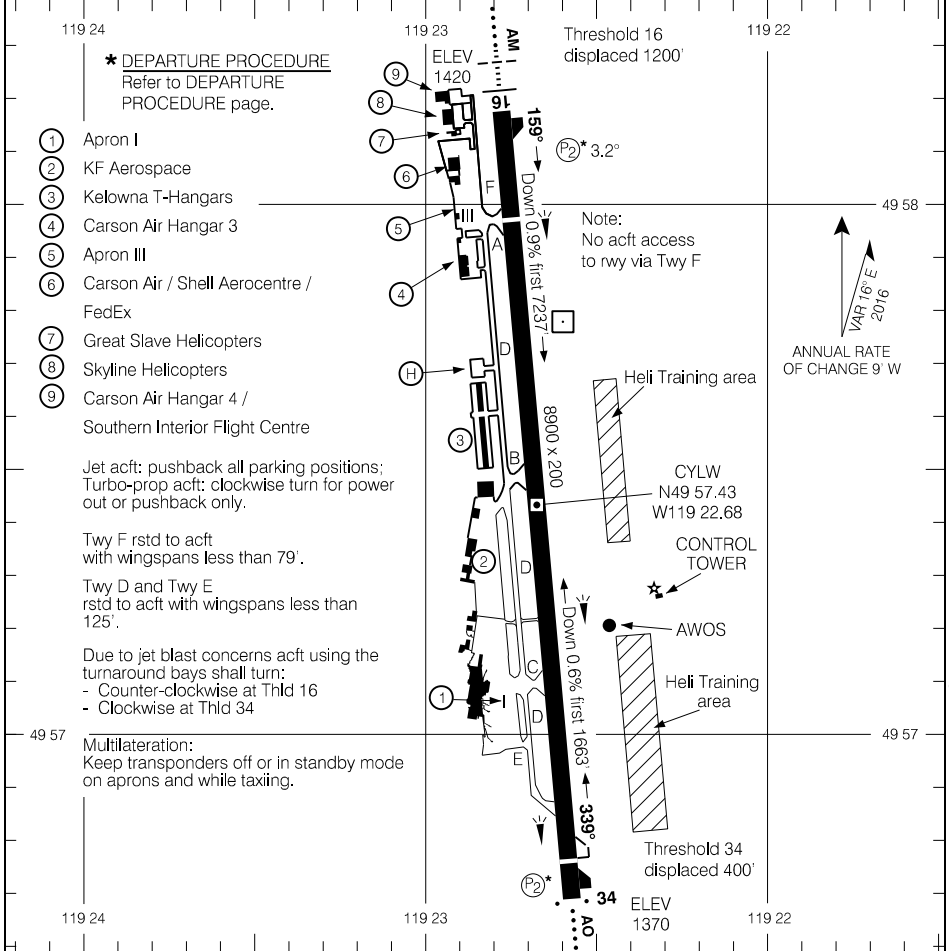

AERODROME CHART

ATIS - 127.5 AWOS - 127.5		GND - 121.7		TWR - 119.6 292.2 RADIO Penticton - 119.6		CTR Vancouver - 133.5	
DECL DIST		16	34				
TORA	8900	8900					
TODA	9320	9251					
ASDA	8900	8900					
LDA	7700	8500					

Source of Canadian Civil Aeronautical Data: © 2019 NAV CANADA All rights reserved

RUNWAY LEVEL OF SERVICE	
RVO	LVO
RWY 16,34: (1/2 sm)	NOT AUTHORIZED
TAKE-OFF MINIMA	
Rwys 16, 34: *	

AERODROME CHART

EFF 20 JUN 19