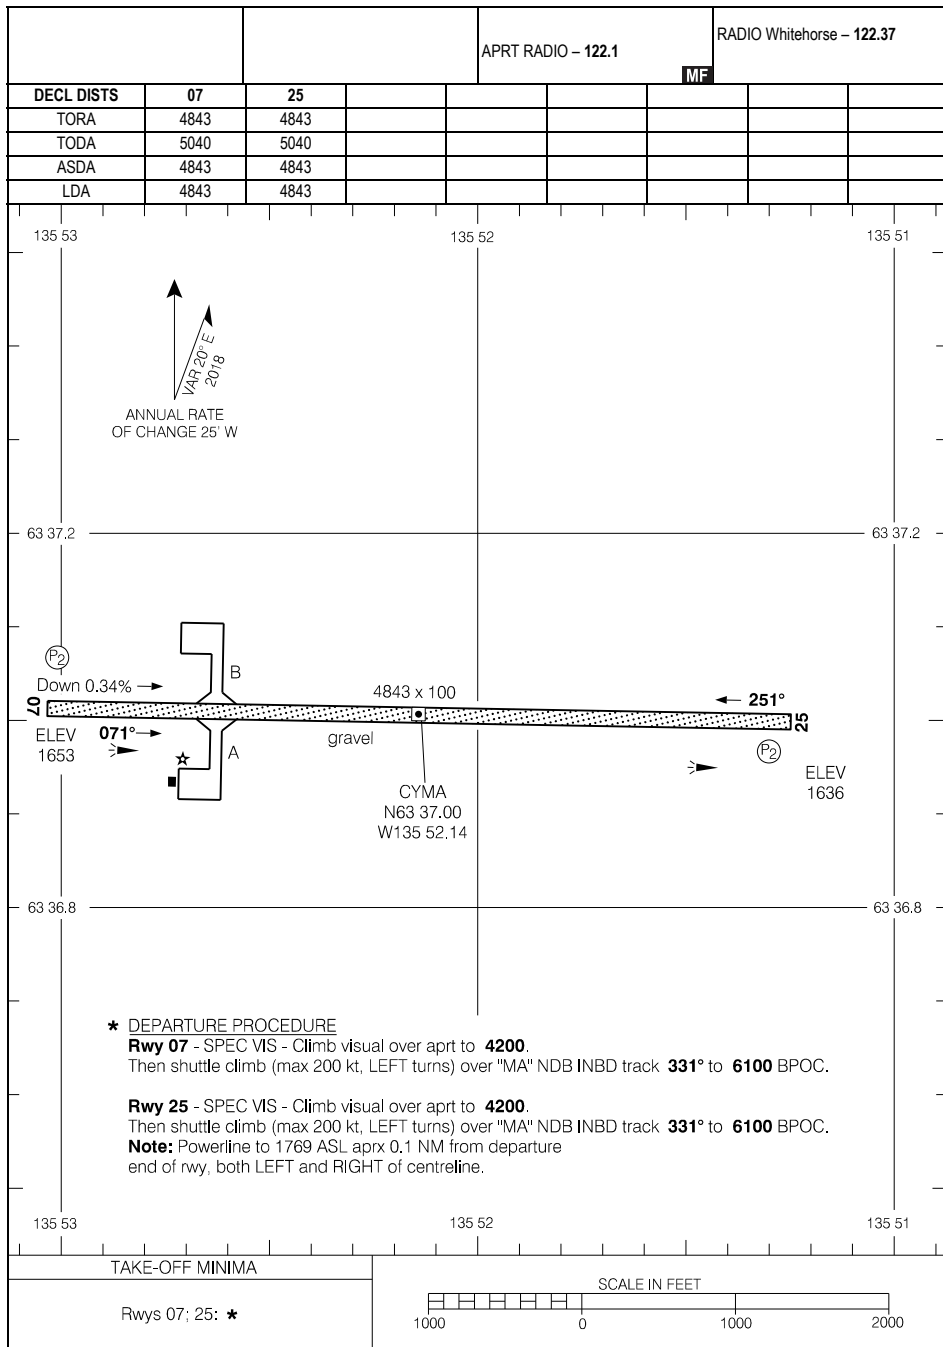

AERODROME CHART

Source of Canadian Civil Aeronautical Data: © 2019 NAV CANADA All rights reserved

AERODROME CHART

CYMA

EFF 20 JUN 19