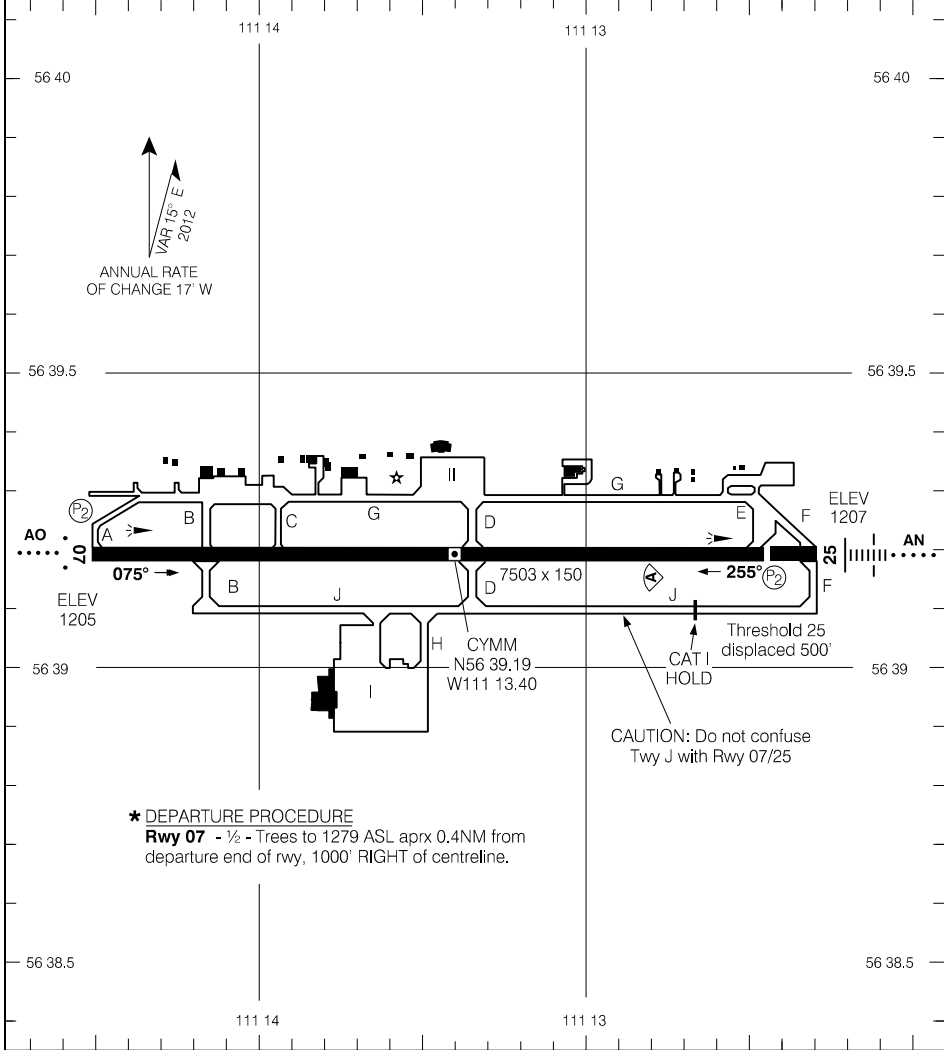

AERODROME CHART

● ATIS - 128.5 ● AWOS - 128.5	● CLNC DEL - 121.9 ● GND - 121.9	● TWR - 118.1 236.6 ● RADIO Peace River - 118.1	CTR Edmonton - 135.7 RADIO Edmonton - 123.55
----------------------------------	-------------------------------------	--	---

DECL DIST	07	25						
TORA	7503	7503						
TODA	8487	8487						
ASDA	7503	7503						
LDA	7503	7003						

*** DEPARTURE PROCEDURE**
Rwy 07 - ½ - Trees to 1279 ASL aprx 0.4NM from departure end of rwy, 1000' RIGHT of centreline.

TAKE-OFF MINIMA

Rwy 07: ★
 Rwy 25: ½

Source of Canadian Civil Aeronautical Data: © 2019 NAV CANADA All rights reserved

AERODROME CHART

EFF 29 MAR 18

CYMM