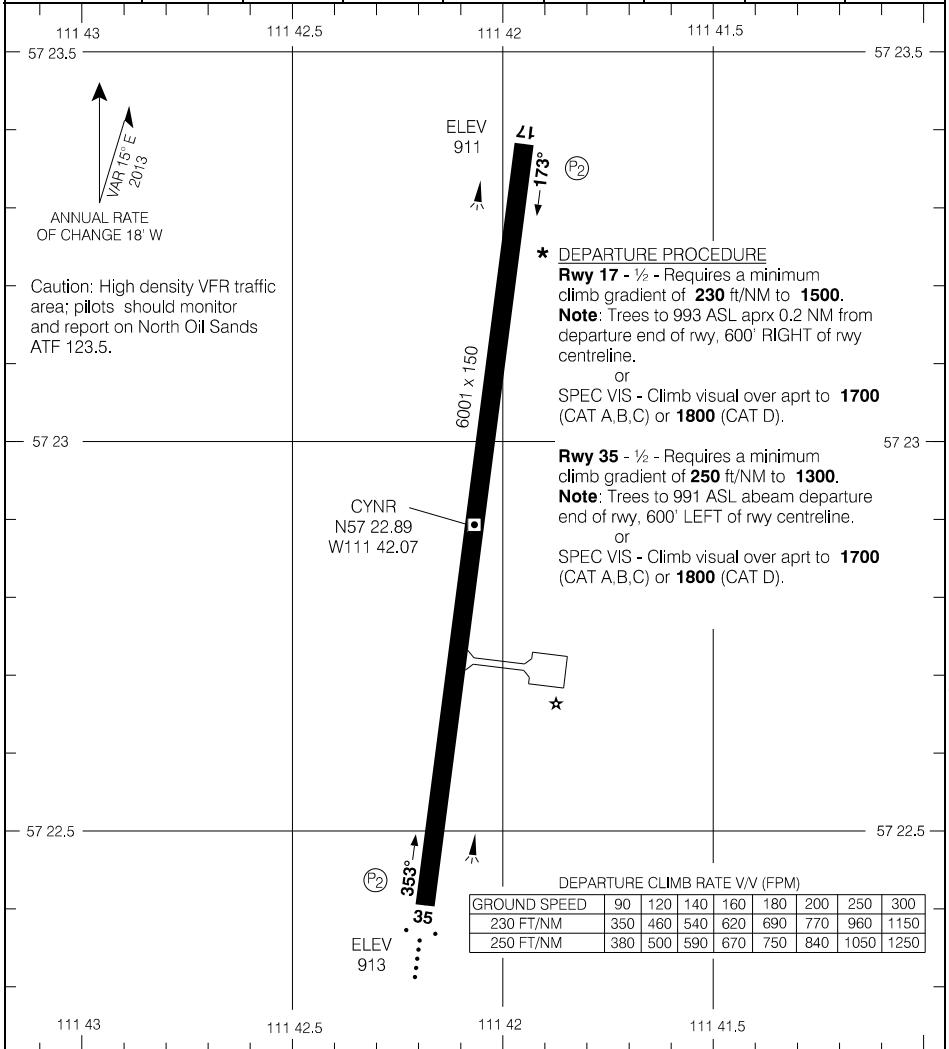

AERODROME CHART

AWOS - 122.55		CLNC DEL Edmonton - 134.02			UNICOM - 122.7 TFC - 123.5			CTR Edmonton - 134.02		
DECL DIST		17	35				ATF*			
TORA	6001	6001								
TODA	6001	6001								
ASDA	6001	6001								
LDA	6001	6001								

Source of Canadian Civil Aeronautical Data: © 2019 NAV CANADA All rights reserved

TAKE-OFF MINIMA	SCALE IN FEET
Rwys 17, 35: *	1000 0 1000 2000

AERODROME CHART

EFF 12 OCT 17