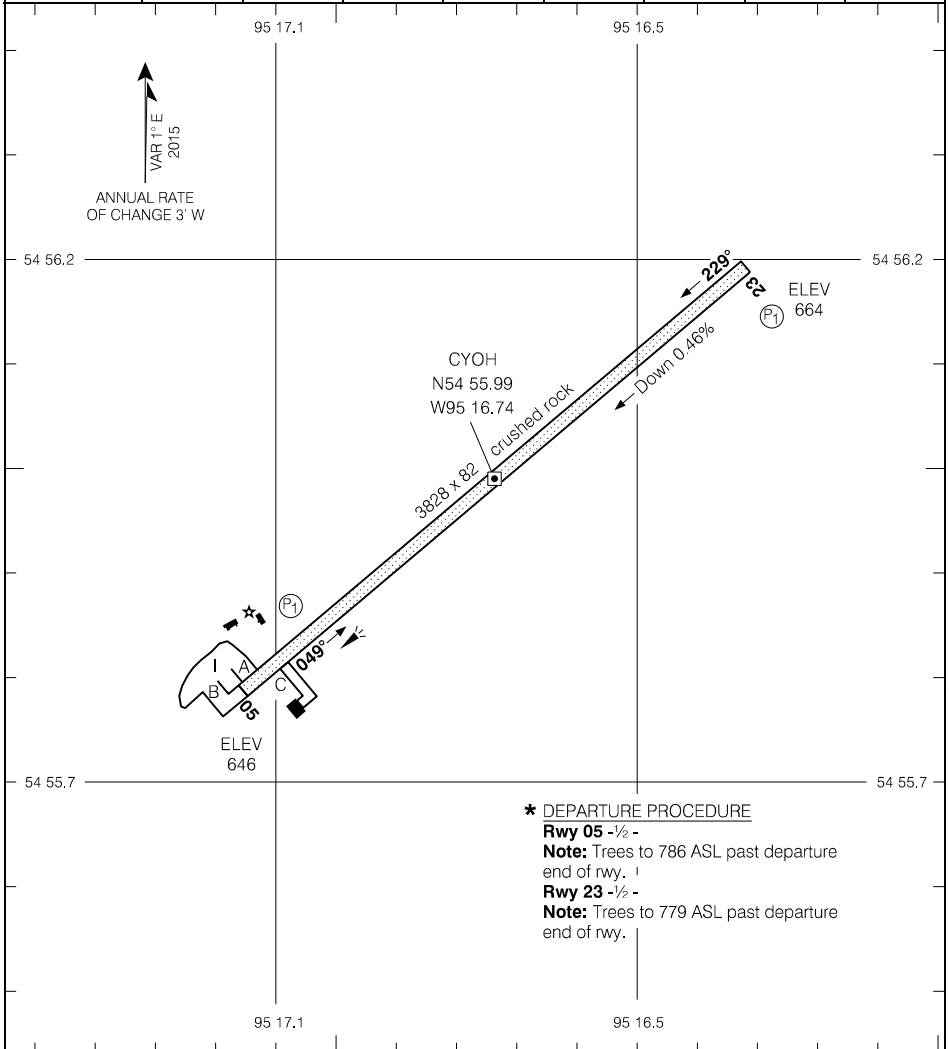

AERODROME CHART

AUTO - 122.12				UNICOM - 122.8 (AU)		ATF	
DECL	DISTS	05	23				
TORA		3828	3828				
TODA		4389	4202				
ASDA		3828	3828				
LDA		3828	3828				

Source of Canadian Civil Aeronautical Data: © 2019 NAV CANADA All rights reserved

*** DEPARTURE PROCEDURE**
Rwy 05 -1/2 -
Note: Trees to 786 ASL past departure end of rwy.
Rwy 23 -1/2 -
Note: Trees to 779 ASL past departure end of rwy.

TAKE-OFF MINIMA
Rwys 05, 23: *

AERODROME CHART

EFF 8 NOV 18