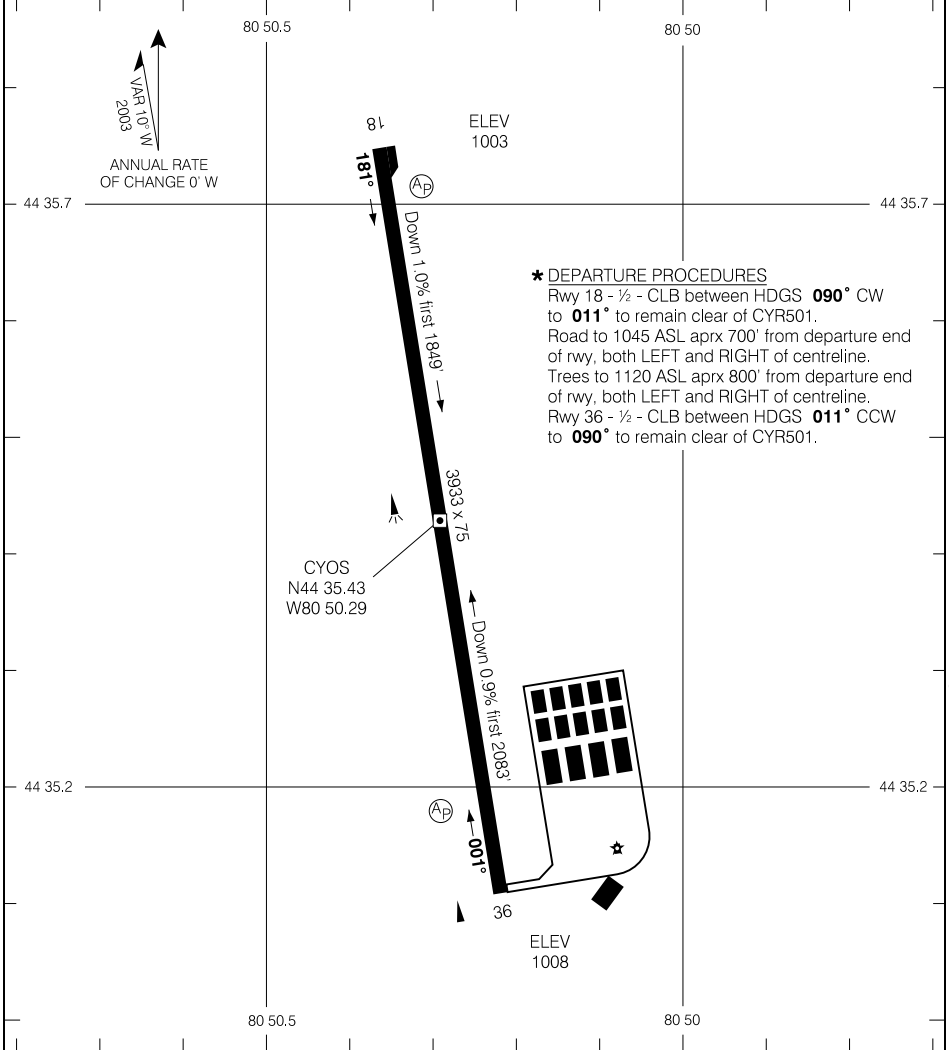

AERODROME CHART

		UNICOM - 123.0 (AU)				CTR Toronto - 132.57	
						ATF	
DECL	DISTS	18	36				
TORA		3933	3933				
TODA		3933	4917				
ASDA		3933	3933				
LDA		3933	3933				

Source of Canadian Civil Aeronautical Data: © 2019 NAV CANADA All rights reserved

TAKE-OFF MINIMA
Rwy 18, 36: ★

AERODROME CHART

EFF 24 JUL 14

CYOS