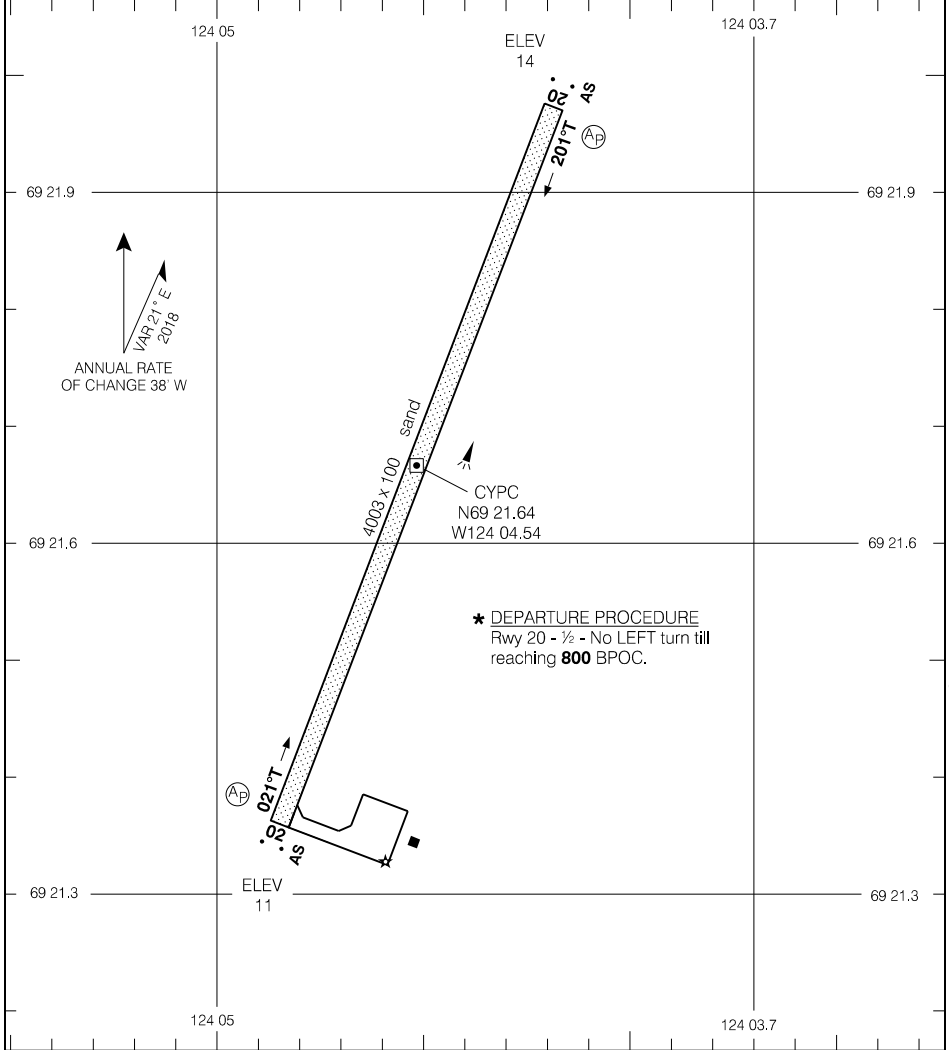

AERODROME CHART

				APRT RADIO - 122.1 TFC - 122.1		MF	
<b>DECL</b>	<b>DISTS</b>	<b>02</b>	<b>20</b>				
TORA		4003	4003				
TODA		4200	4200				
ASDA		4003	4003				
LDA		4003	4003				

Source of Canadian Civil Aeronautical Data: © 2019 NAV CANADA All rights reserved

TAKE-OFF MINIMA	SCALE IN FEET
Rwy 02: 1/2 Rwy 20: *	1000 500 0 1000

AERODROME CHART

EFF 3 JAN 19

CYPC