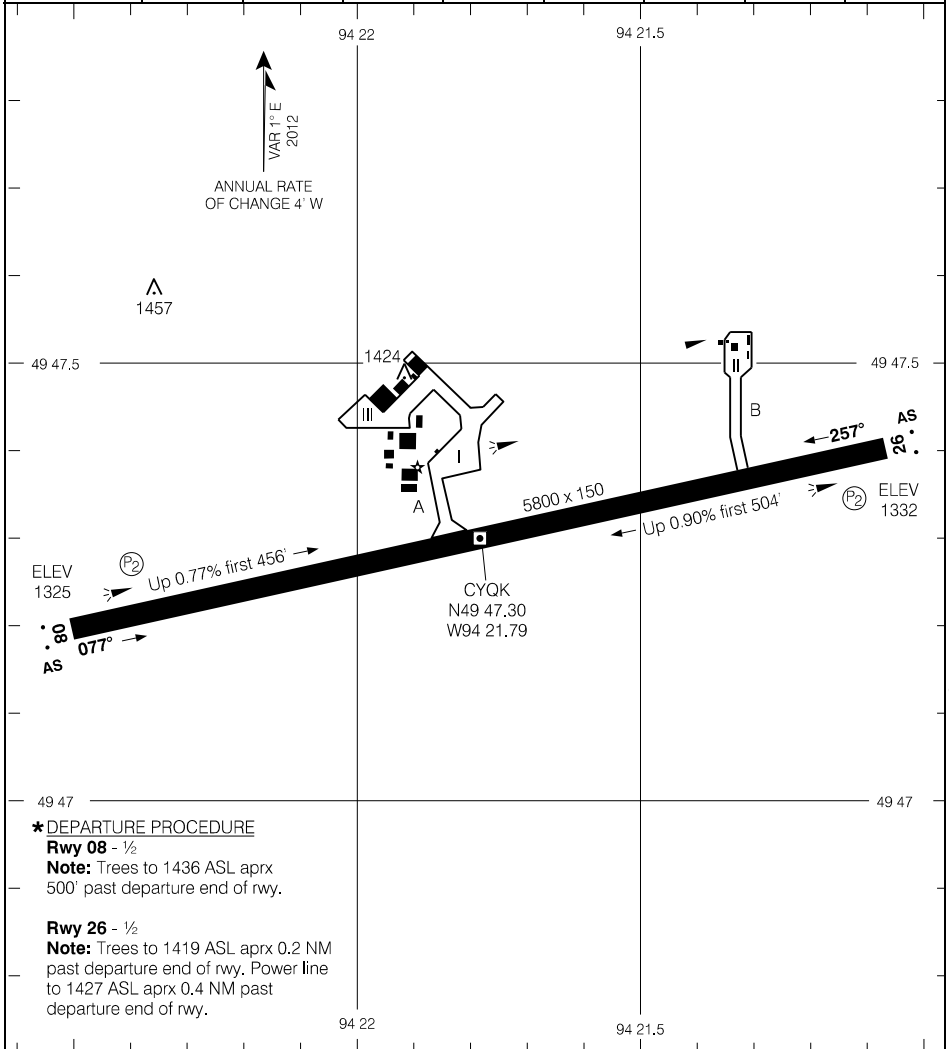

AERODROME CHART

				RADIO - 122.2		CTR Winnipeg - 132.2 RADIO Winnipeg - 123.37	
						MF	
DECL	DISTS	08	26				
TORA		5800	5800				
TODA		6200	6784				
ASDA		5800	5800				
LDA		5800	5800				

Source of Canadian Civil Aeronautical Data: © 2019 NAV CANADA All rights reserved

*** DEPARTURE PROCEDURE**

Rwy 08 - 1/2
Note: Trees to 1436 ASL aprx 500' past departure end of rwy.

Rwy 26 - 1/2
Note: Trees to 1419 ASL aprx 0.2 NM past departure end of rwy. Power line to 1427 ASL aprx 0.4 NM past departure end of rwy.

TAKE-OFF MINIMA

Rwys 08; 26:*

AERODROME CHART

EFF 3 JAN 19

CYQK