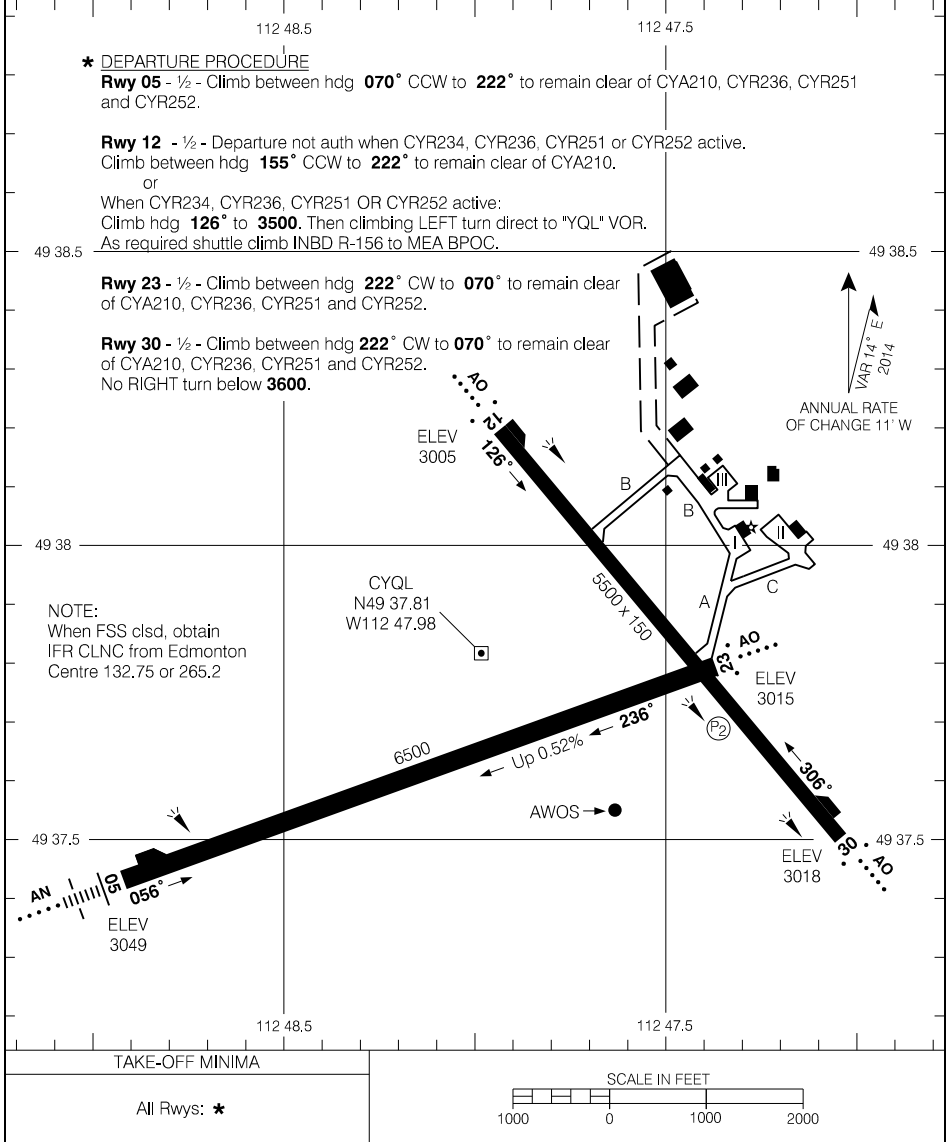

AERODROME CHART

ATIS - 124.4 AWOS - 124.4						RADIO - 121.0 TFC - 121.0		CTR Edmonton - 132.75 265.2 RADIO Edmonton - 123.47	
DECL	DISTS	05	23	12	30				
TORA		6500	6500	5500	5500				
TODA		7484	7484	6484	6484				
ASDA		6500	6500	5500	5500				
LDA		6500	6500	5500	5500				

Source of Canadian Civil Aeronautical Data: © 2019 NAV CANADA All rights reserved

AERODROME CHART

EFF 12 OCT 17

CYQL