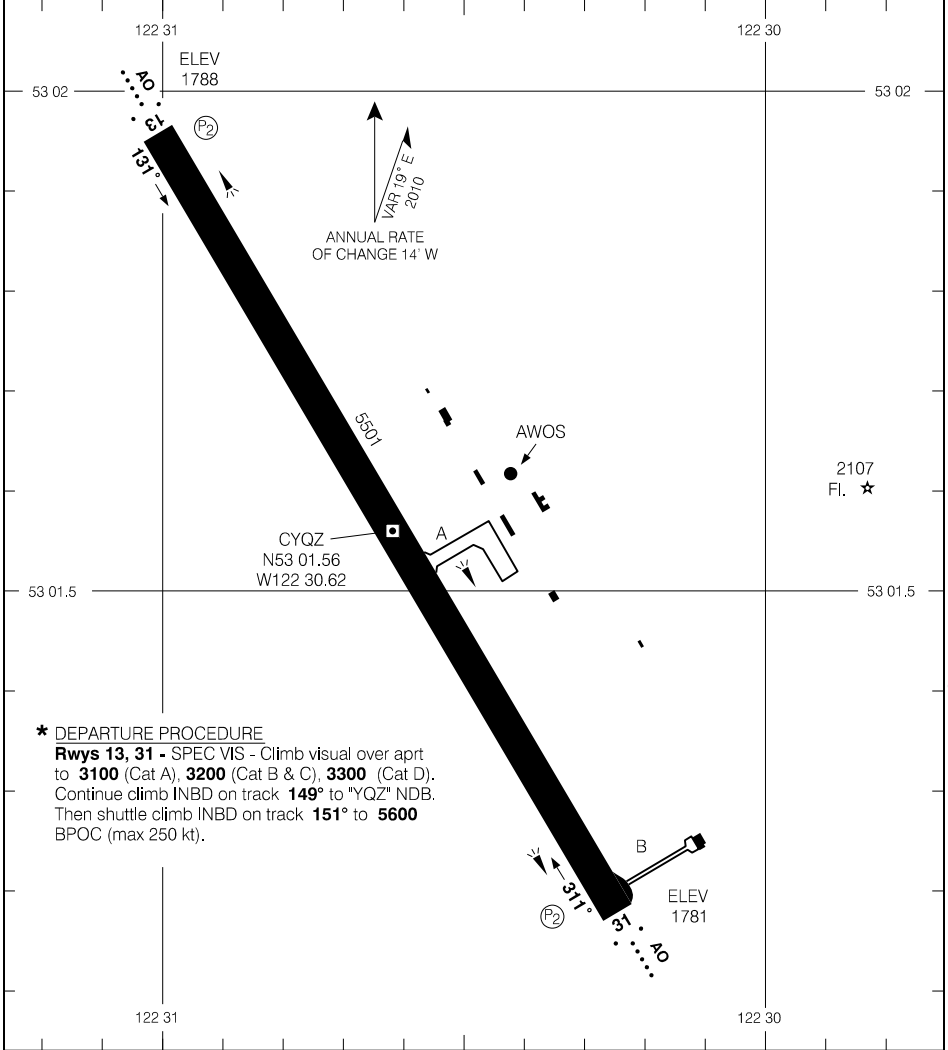

AERODROME CHART

AWOS - 124.4				RADIO Williams Lake - 122.2 TFC - 122.2		CTR Vancouver - 134.0 381.4	
DECL	DISTS	13	31				
TORA		5501	5501				
TODA		6485	6041				
ASDA		5501	5501				
LDA		5501	5501				

Source of Canadian Civil Aeronautical Data: © 2019 NAV CANADA All rights reserved

TAKE-OFF MINIMA	SCALE IN FEET
Rwys 13; 31: ★	1000 0 1000

AERODROME CHART CYQZ