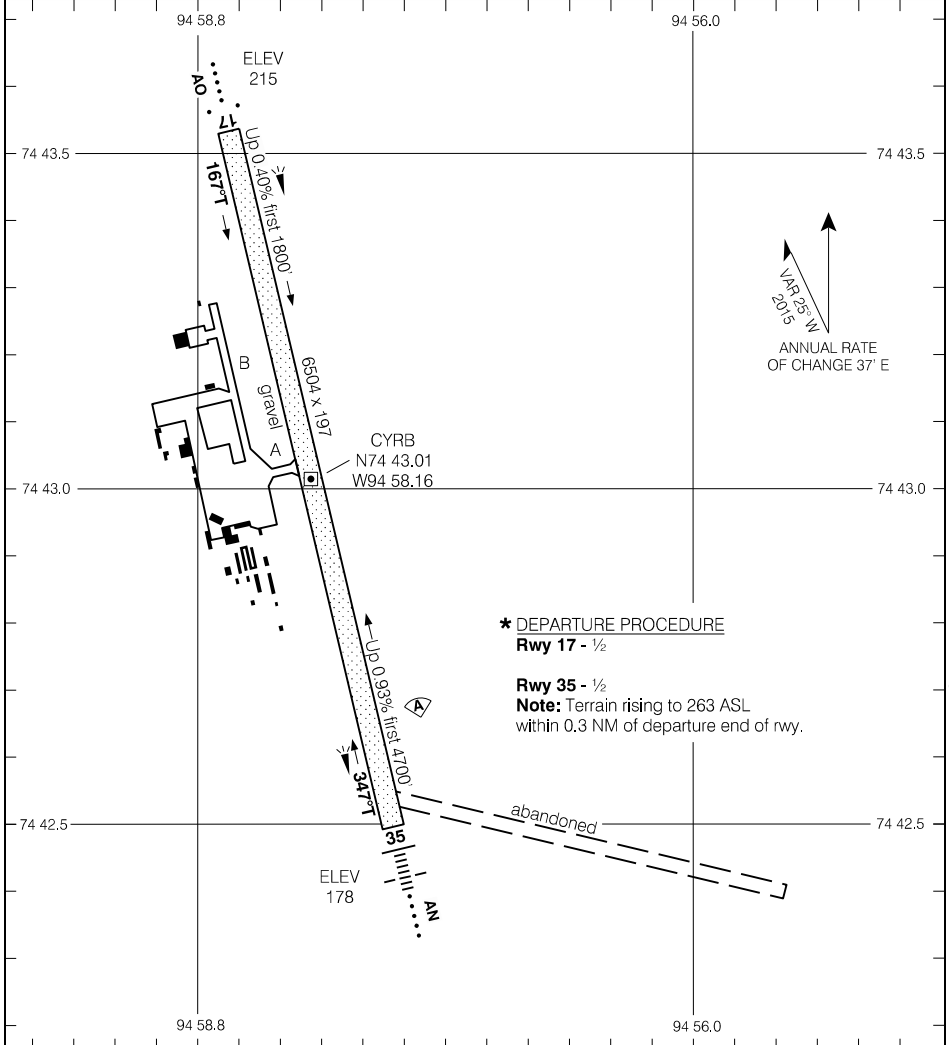

AERODROME CHART

		APRPT RADIO - 122.1				RADIO Edmonton - 126.7 5680			
DECL DIST		17	35						
TORA		6504	6504						
TODA		7488	7488						
ASDA		6504	6504						
LDA		6504	6504						

Source of Canadian Civil Aeronautical Data: © 2019 NAV CANADA All rights reserved

TAKE-OFF MINIMA	SCALE IN FEET
Rwys 17, 35: *	1000 0 1000 2000

AERODROME CHART

EFF 28 FEB 19

CYRB