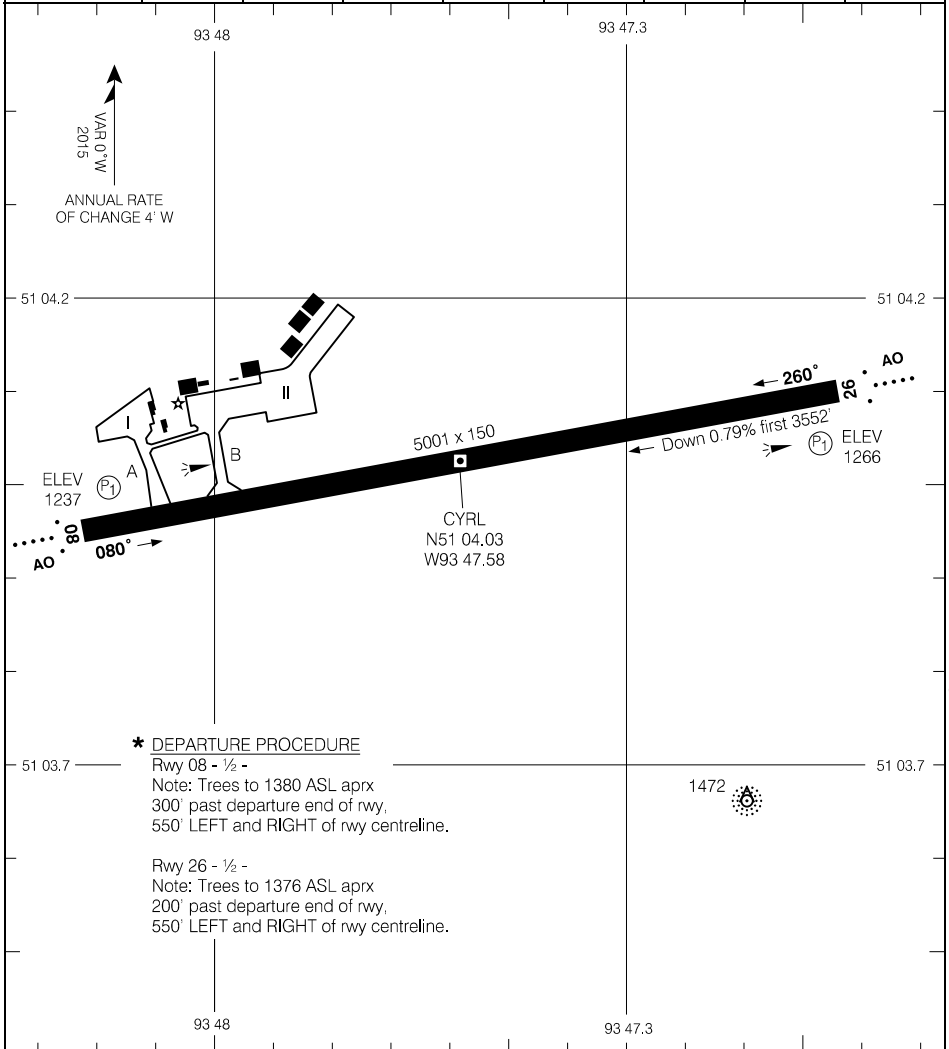

AERODROME CHART

		RADIO Kenora – 122.3 TFC – 122.3		CTR Winnipeg – 135.32 RADIO Winnipeg – 123.55	
		MF			
DECL	DISTS	08	26		
TORA		5001	5001		
TODA		5985	5395		
ASDA		5001	5001		
LDA		5001	5001		

Source of Canadian Civil Aeronautical Data: © 2019 NAV CANADA All rights reserved

TAKE-OFF MINIMA
Rwy 08, 26: *

AERODROME CHART

EFF 8 NOV 18

CYRL