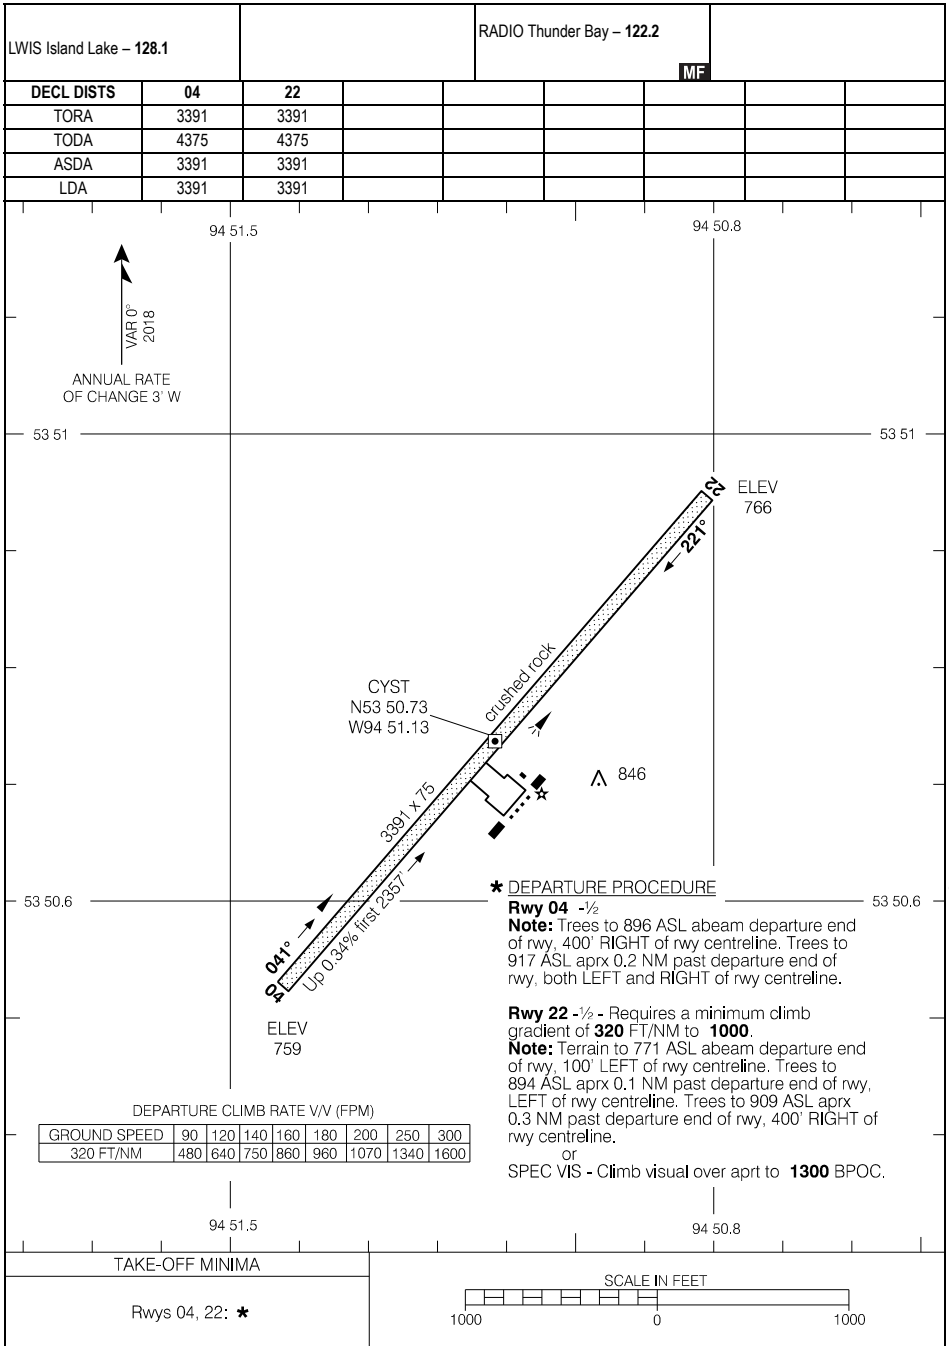

AERODROME CHART

Source of Canadian Civil Aeronautical Data: © 2019 NAV CANADA All rights reserved

AERODROME CHART

EFF 8 NOV 18

CYST