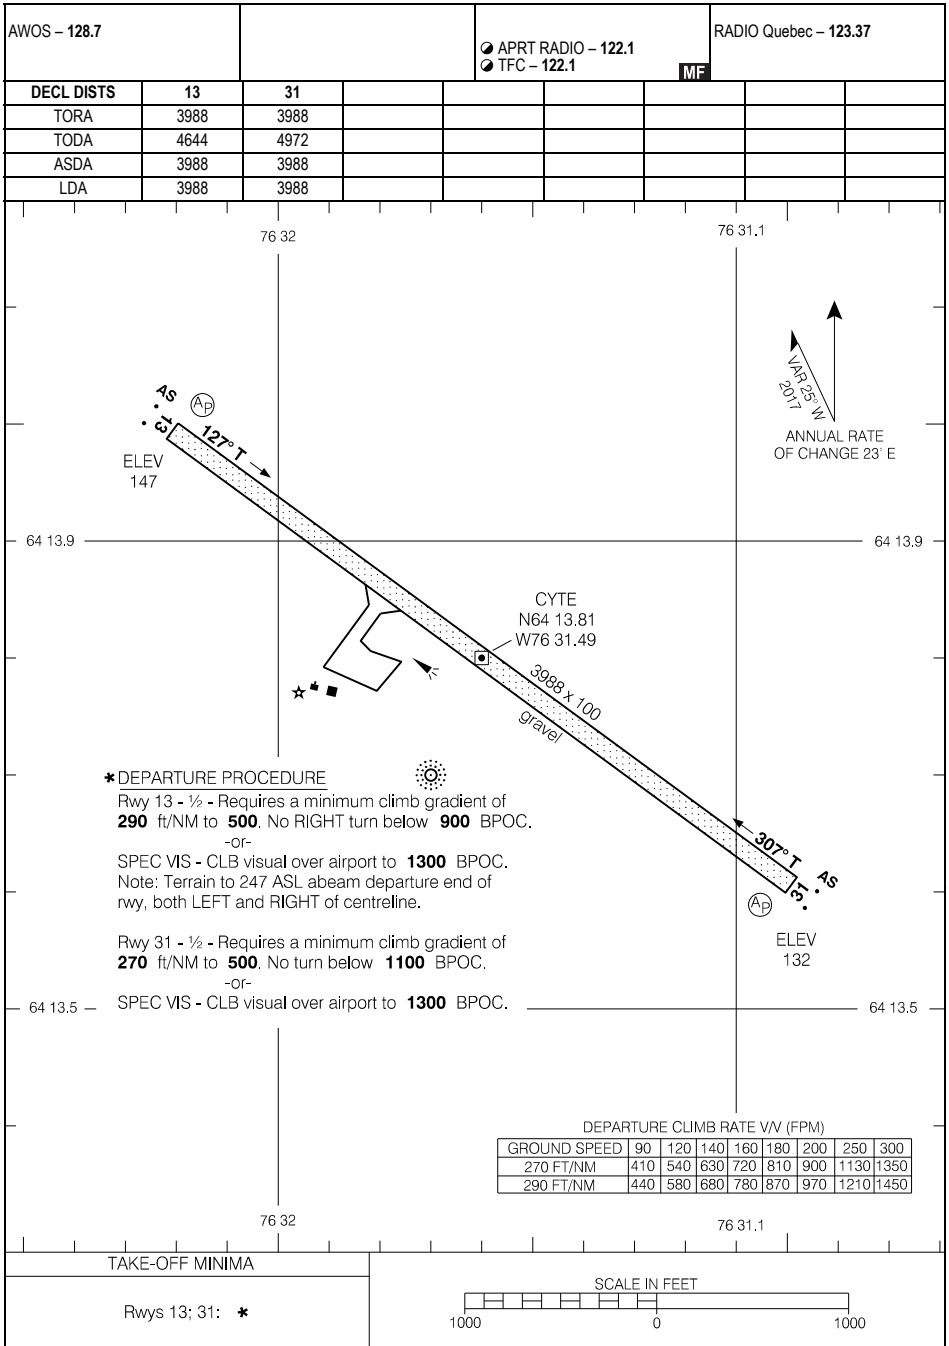

AERODROME CHART

Source of Canadian Civil Aeronautical Data: © 2019 NAV CANADA All rights reserved

AERODROME CHART

EFF 12 OCT 17

CYTE