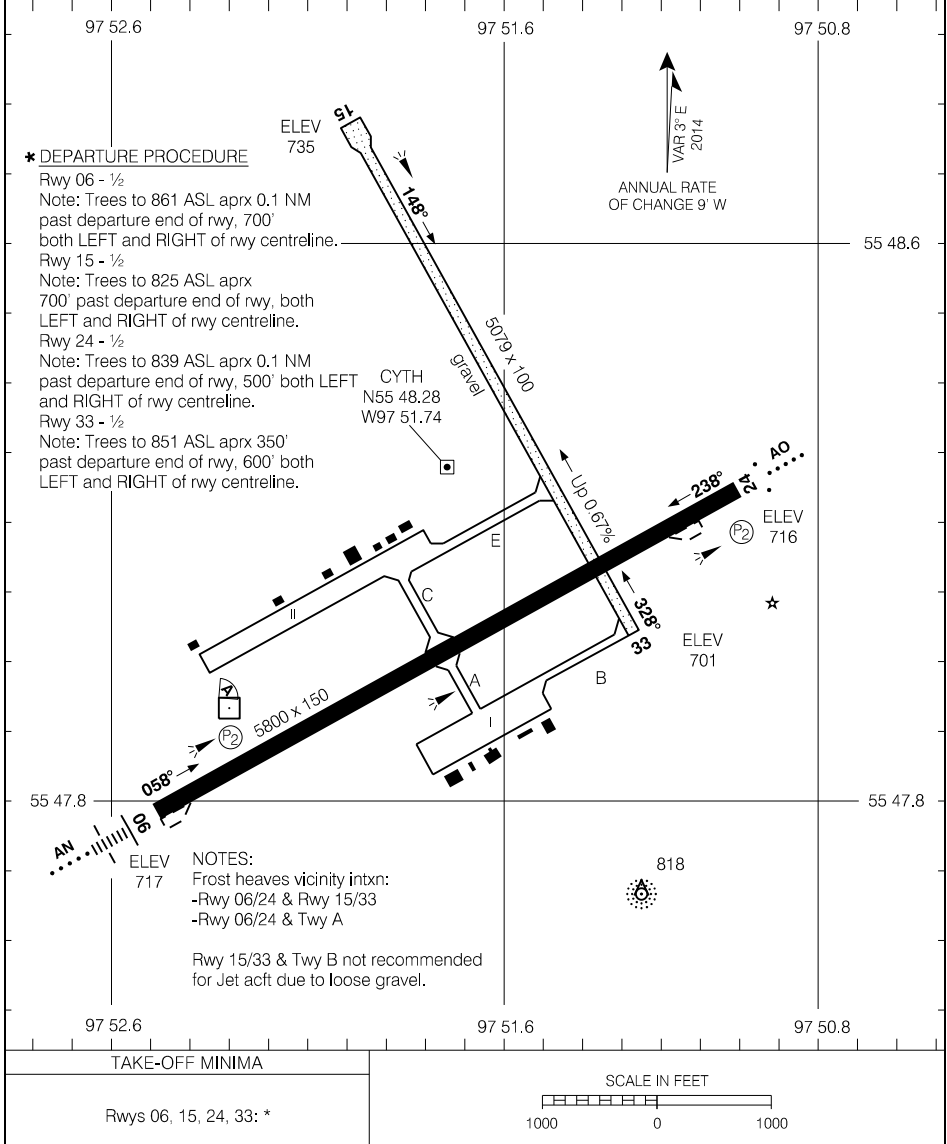

AERODROME CHART

ATIS - 127.65						RADIO - 122.5		CTR Winnipeg - 133.15 RADIO Winnipeg - 123.55	
MF*									

DECL DISTS	06	24	15	33					
TORA	5800	5800	5079	5079					
TODA	6784	6784	5279	5279					
ASDA	5800	5800	5079	5079					
LDA	5800	5800	5079	5079					

AERODROME CHART

EFF 12 OCT 17

CYTH