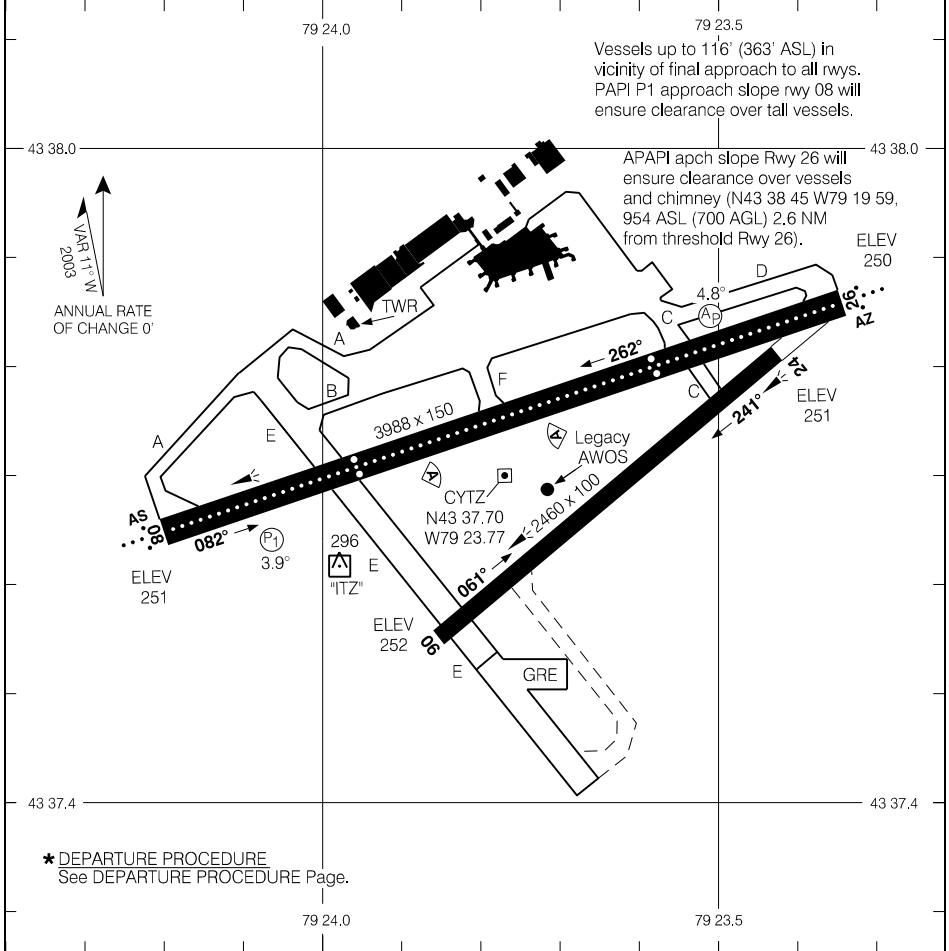

CYTZ-AD

TORONTO/BILLY BISHOP TORONTO CITY AIRPORT, ON

CYTZ

AERODROME CHART

● ATIS - 133.6 ● AWOS - 133.6		● GND - 121.7		● TWR City - 118.2		TML Toronto - 133.4	
				● TFC - 118.2		● ATF*	
DECL	DISTS	06	24	08	26		
TORA		2460	2460	3988	3988		
TODA		2460	2910	4338	4338		
ASDA		2460	2460	3988	3988		
LDA		2460	2460	3988	3988		

Source of Canadian Civil Aeronautical Data: © 2019 NAV CANADA All rights reserved

RUNWAY LEVEL OF SERVICE	
RVO	LVO
RWY 08, 26: RVR 1200	NOT AUTHORIZED
TAKE-OFF MINIMA	
Rwys 08, 24, 26: * Rwys 06: NOT ASSESSED	
SCALE IN FEET 	