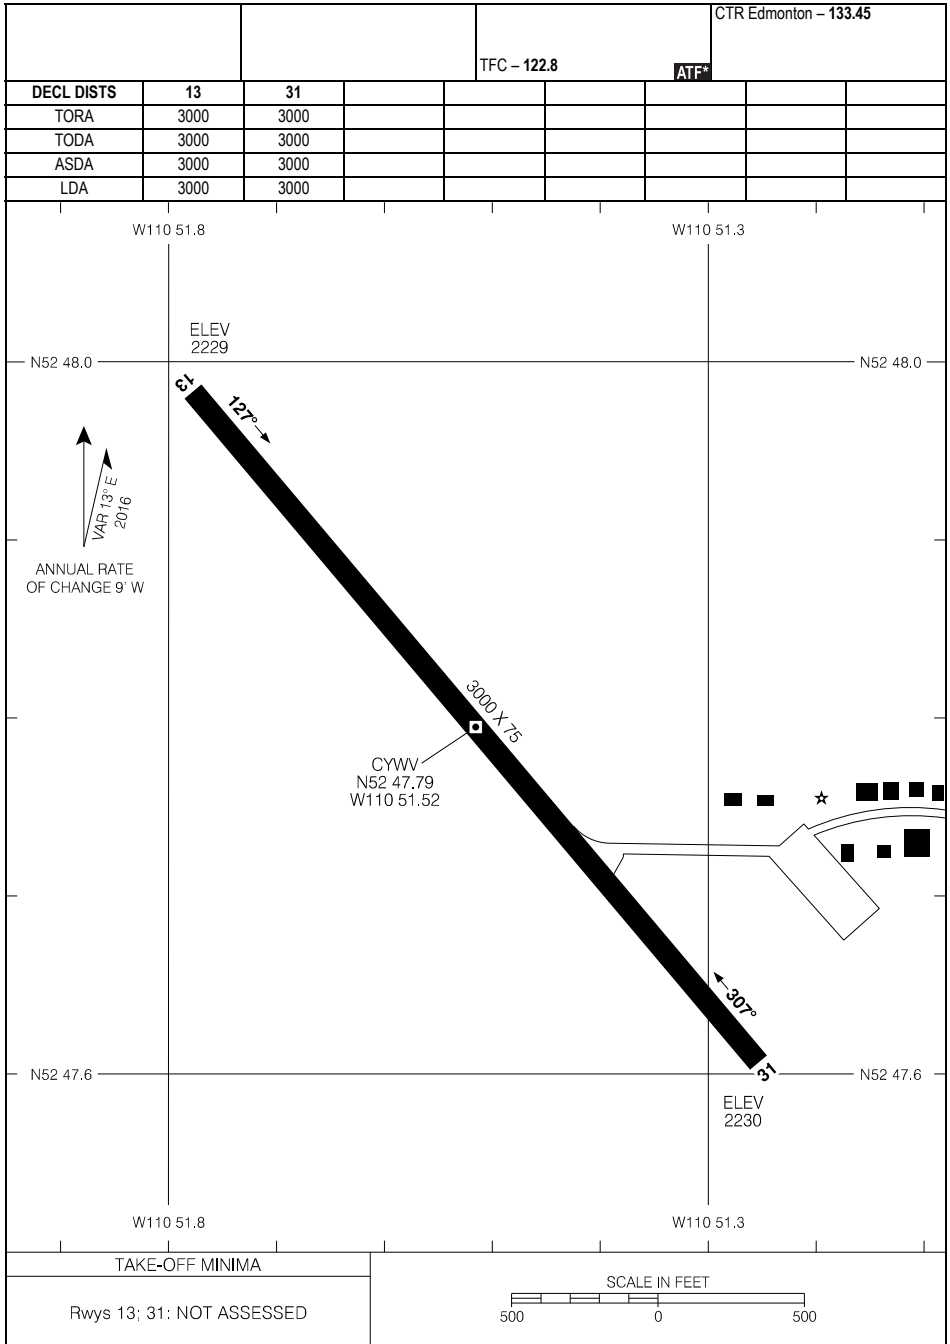

CYWV-AD

WAINWRIGHT, AB
CYWV

AERODROME CHART

Source of Canadian Civil Aeronautical Data: © 2019 NAV CANADA All rights reserved

AERODROME CHART

CYWV

EFF 12 OCT 17

CYWV-AD