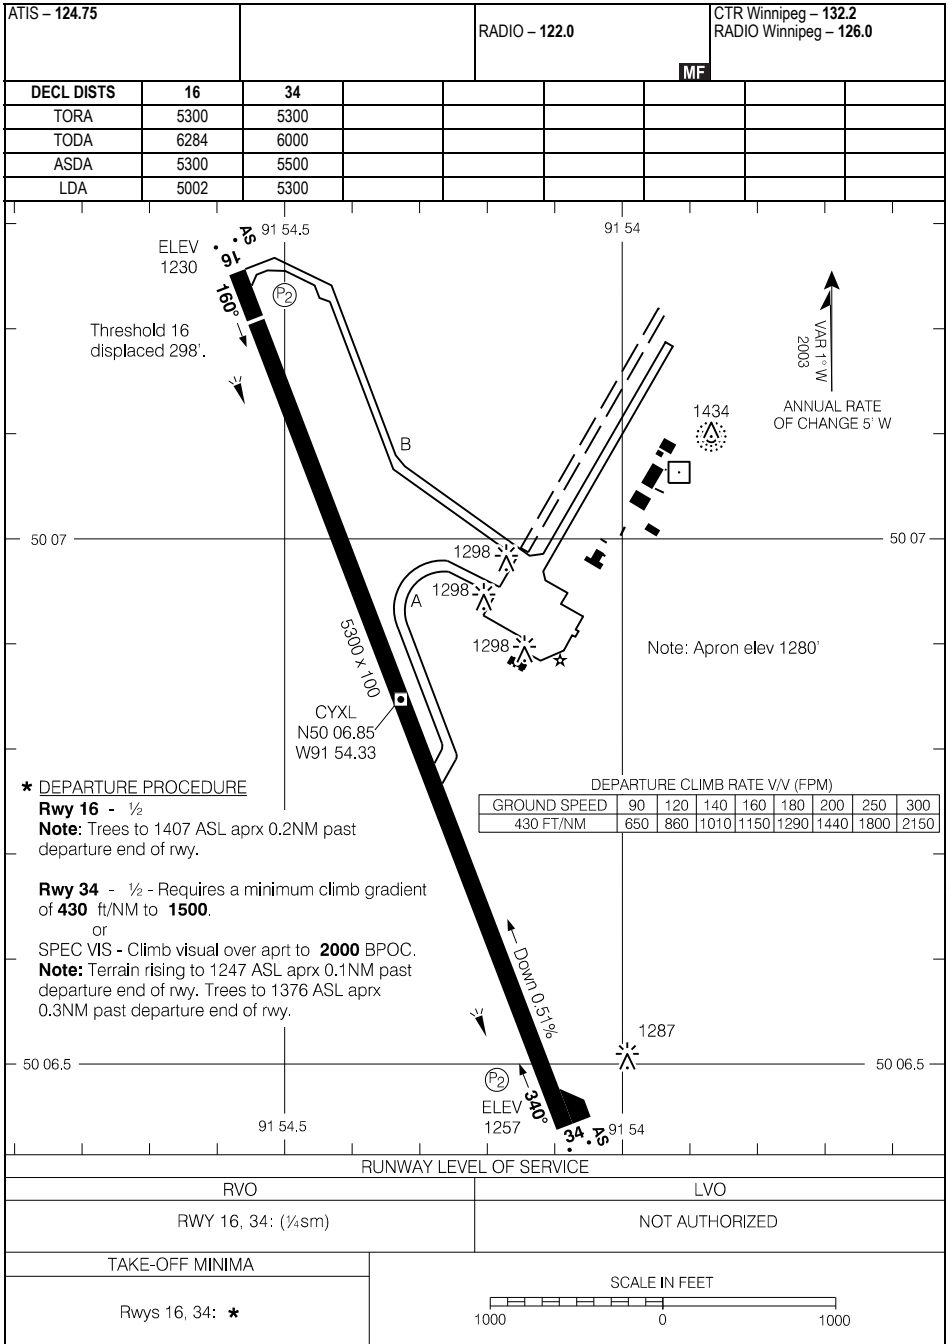

AERODROME CHART

Source of Canadian Civil Aeronautical Data: © 2019 NAV CANADA All rights reserved

AERODROME CHART

EFF 3 JAN 19

CYXL