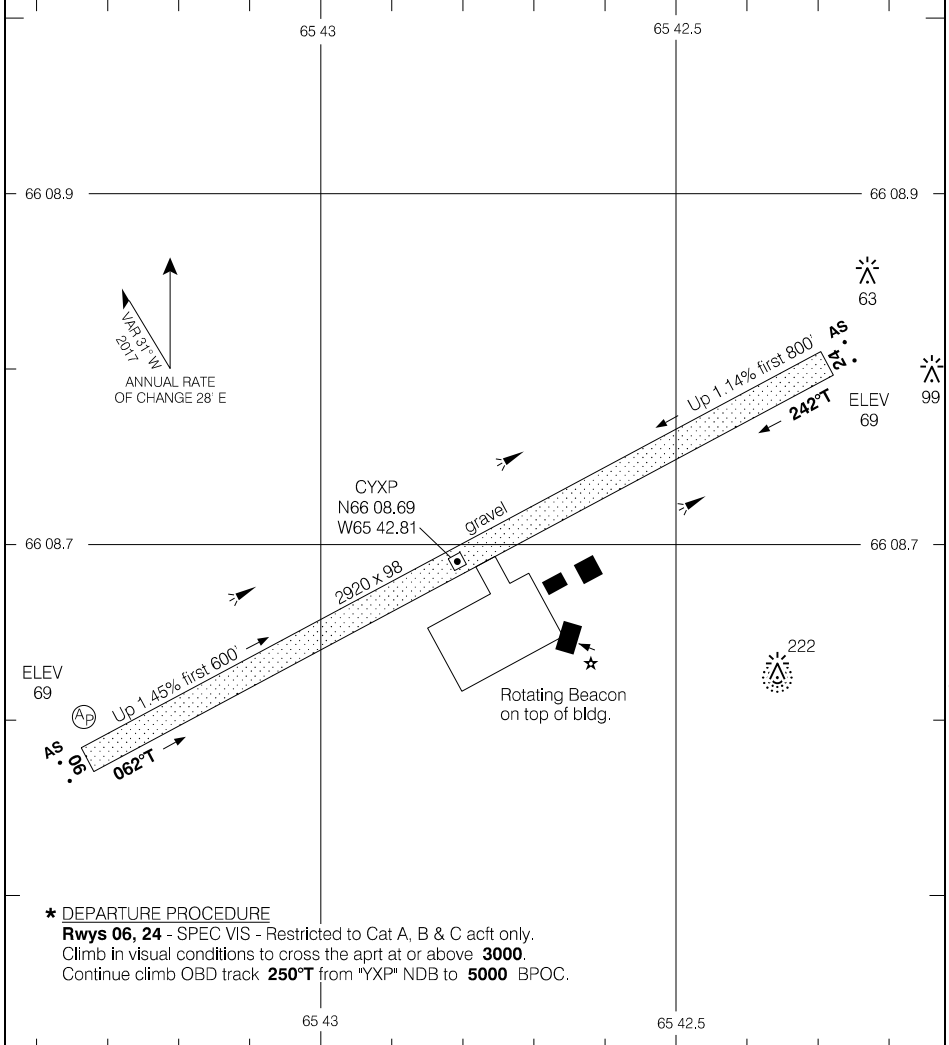

AERODROME CHART

LWIS - 125.1				APRT RADIO - 122.1 TFC - 122.1		MF	
DECL	DISTS	06	24				
TORA		2920	2920				
TODA		3301	3904				
ASDA		2920	2920				
LDA		2920	2920				

Source of Canadian Civil Aeronautical Data: © 2019 NAV CANADA All rights reserved

*** DEPARTURE PROCEDURE**
Rwys 06, 24 - SPEC VIS - Restricted to Cat A, B & C acft only.
 Climb in visual conditions to cross the apt at or above **3000**.
 Continue climb OBD track **250°T** from "YXP" NDB to **5000** BPOC.

TAKE-OFF MINIMA	SCALE IN FEET
Rwys 06, 24: *	500 0 500

AERODROME CHART

EFF 20 JUN 19

CYXP